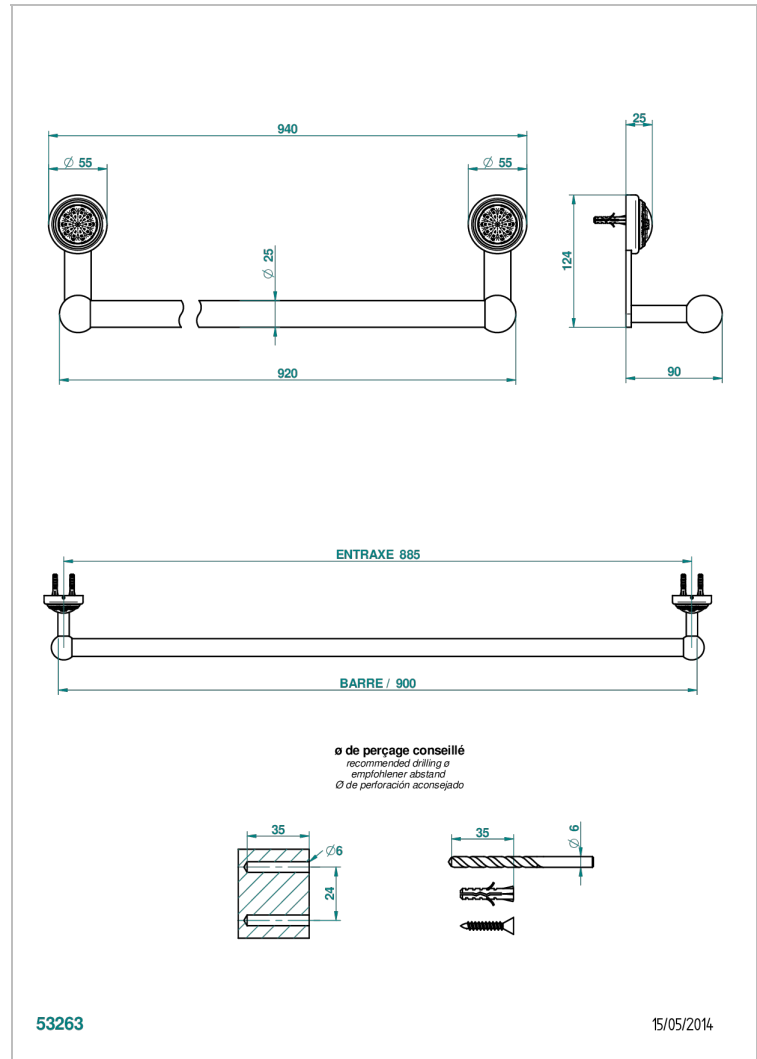

DAHLIA

A41-526

Bath towel holder, length: 900 mm

CHARACTERISTIC

- Dahlia
- Bath towel holder, length: 900 mm

AVAILABLE FINITIONS

Antique nickel - H28
Black ceram - D30
Blush PVD - H62
Brass color PVD - H49
Brown bronze color PVD - F33
Gold color PVD - H52