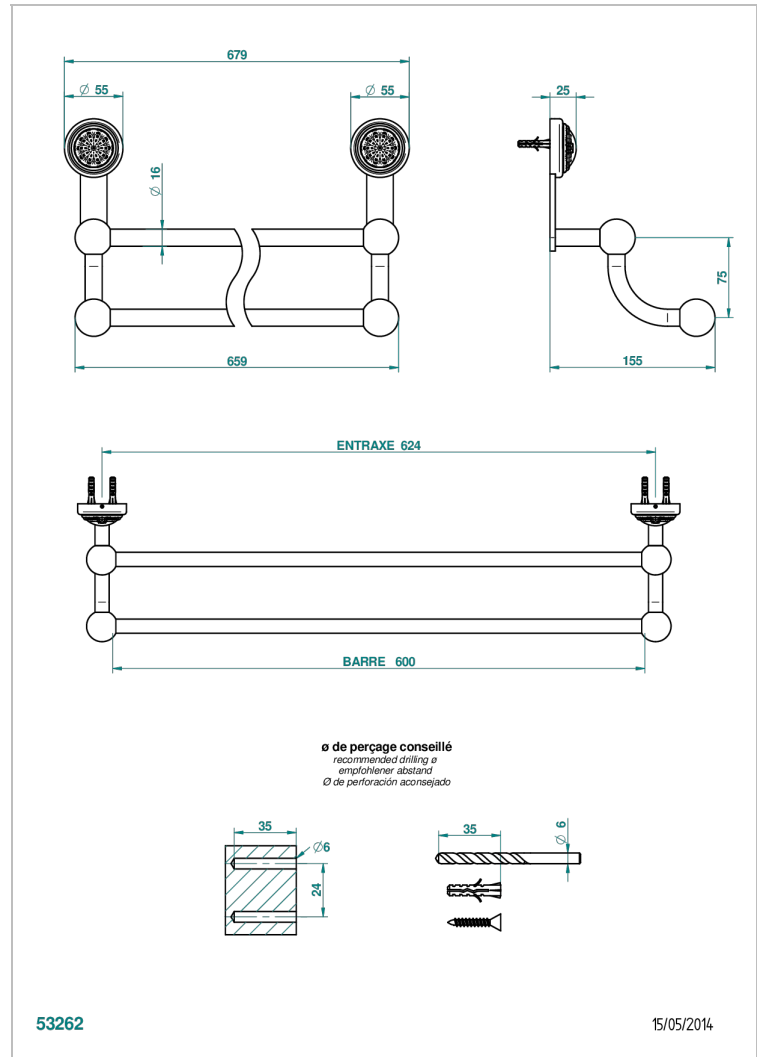

DAHLIA

A41-516/60

Double towel bar, 24" long

THG[®]
PARIS

53262

15/05/2014

CHARACTERISTIC

- Dahlia
- Double towel bar, 24" long