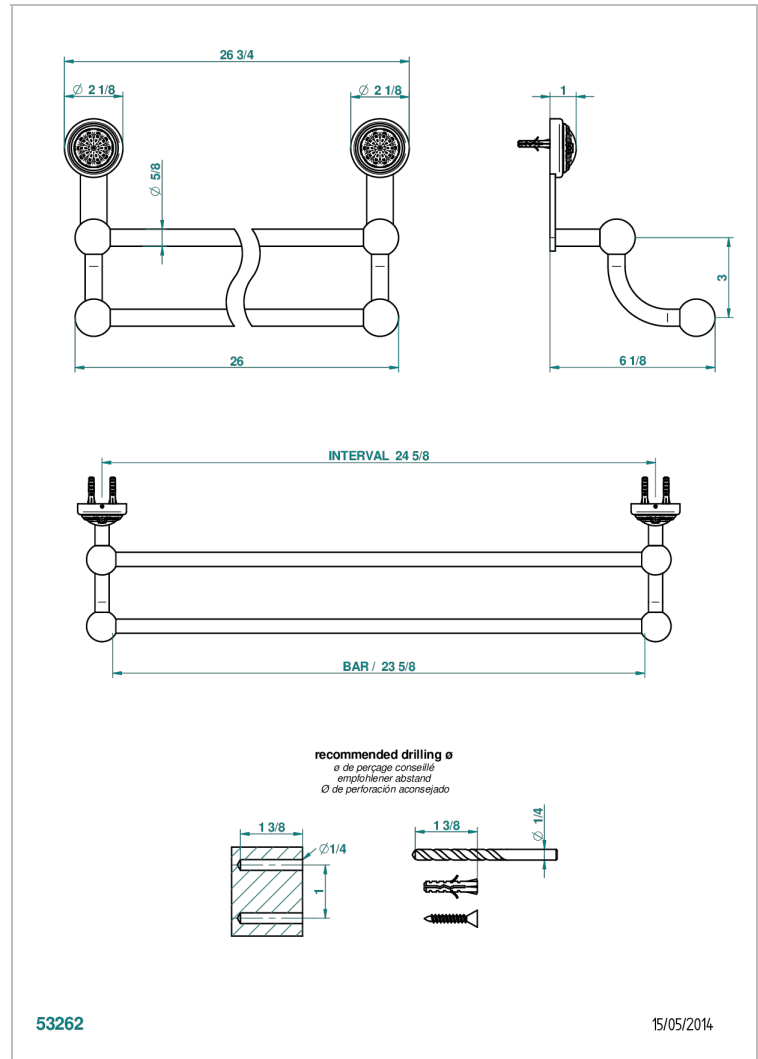

DAHLIA

A41-516/60

Double towel bar, 24" long

THG[®]
PARIS

53262

15/05/2014

CHARACTERISTIC

- Dahlia
- Double towel bar, 24" long