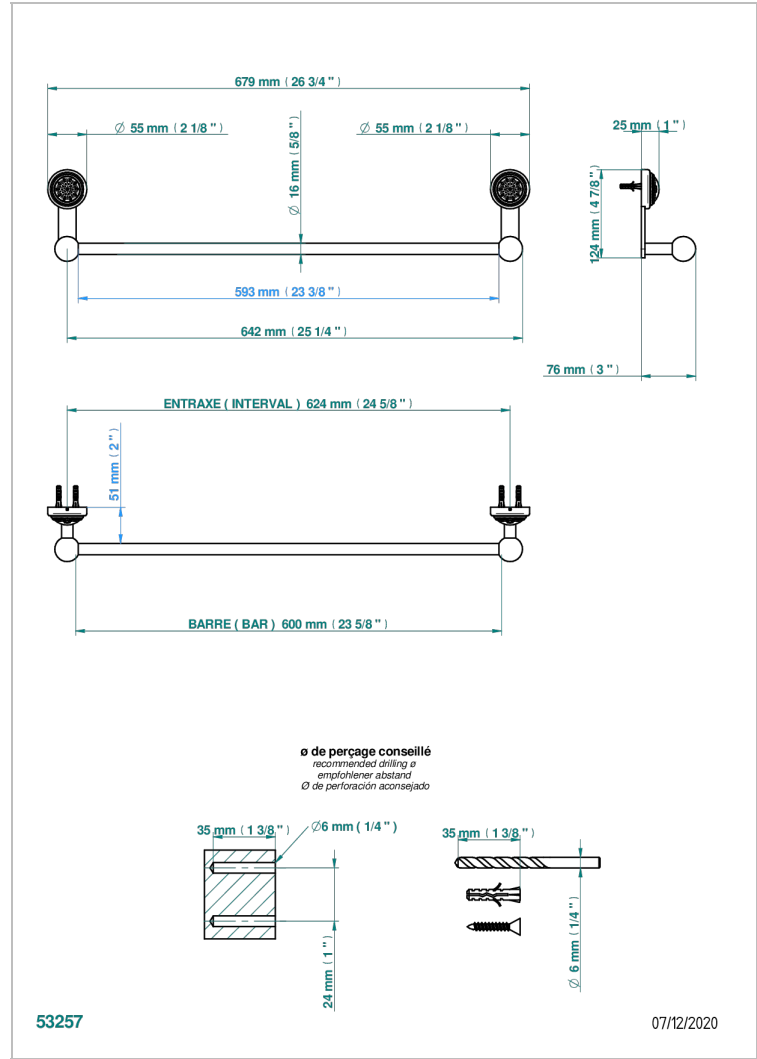

DAHLIA

A41-514/60

Towel bar, 24" long

CHARACTERISTIC

- Dahlia
- Towel bar, 24" long

AVAILABLE FINITIONS

Black ceram - D30
Blush PVD - H62
Brass color PVD - H49
Brown bronze color PVD - F33
Chrome polished - A02
Chrome polished / gold polished - G02