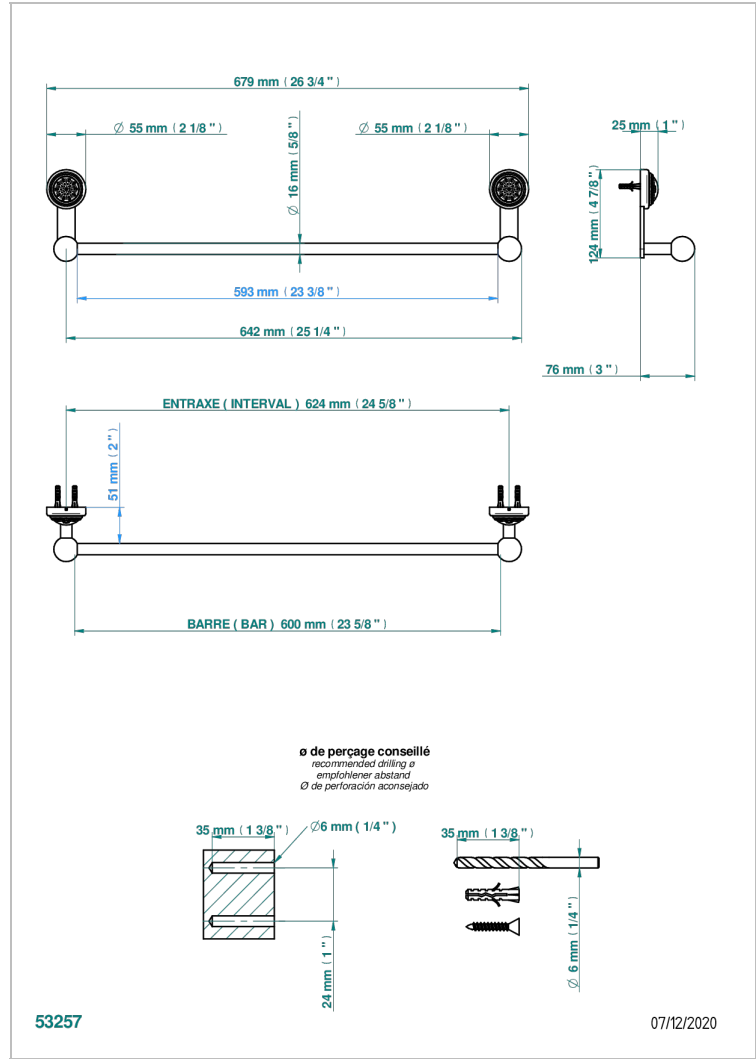

# DAHLIA

A41-514/60

Single towel rail, fixed rail, length: 600 mm

## CHARACTERISTIC

- Dahlia
- Single towel rail, fixed rail, length: 600 mm