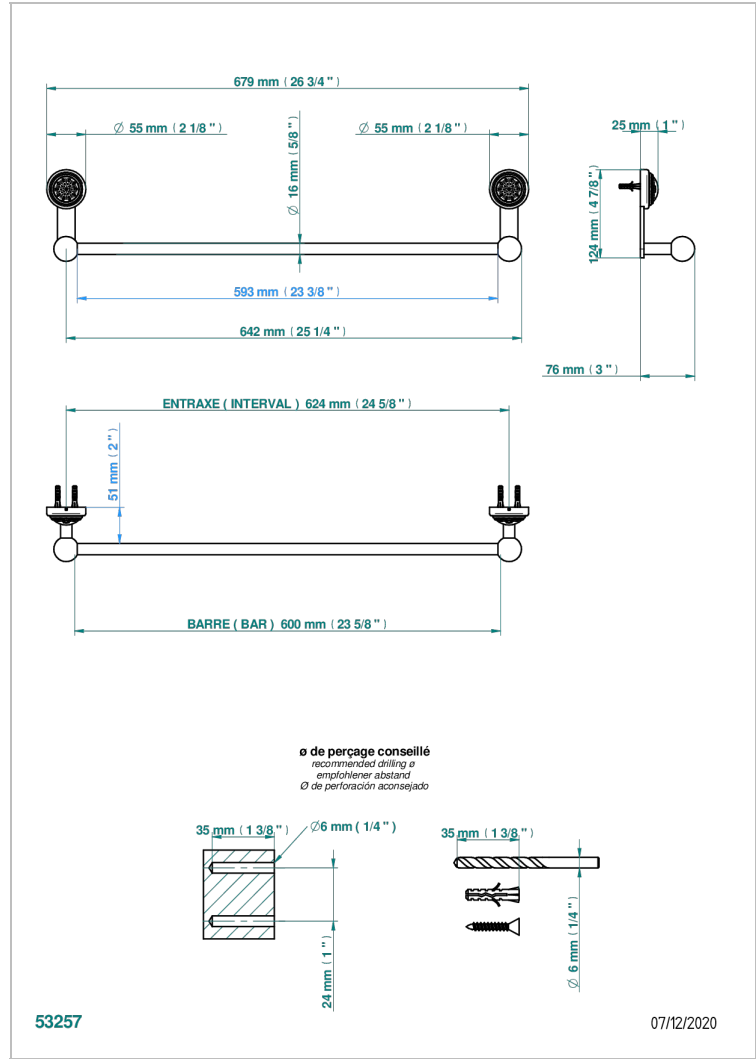

DAHLIA

A41-514/60

Single towel rail, fixed rail, length: 600 mm

THG[®]
PARIS

CHARACTERISTIC

- Dahlia
- Single towel rail, fixed rail, length: 600 mm

AVAILABLE FINITIONS

Antique nickel - H28
Black ceram - D30
Blush PVD - H62
Brass color PVD - H49
Brown bronze color PVD - F33
Gold color PVD - H52