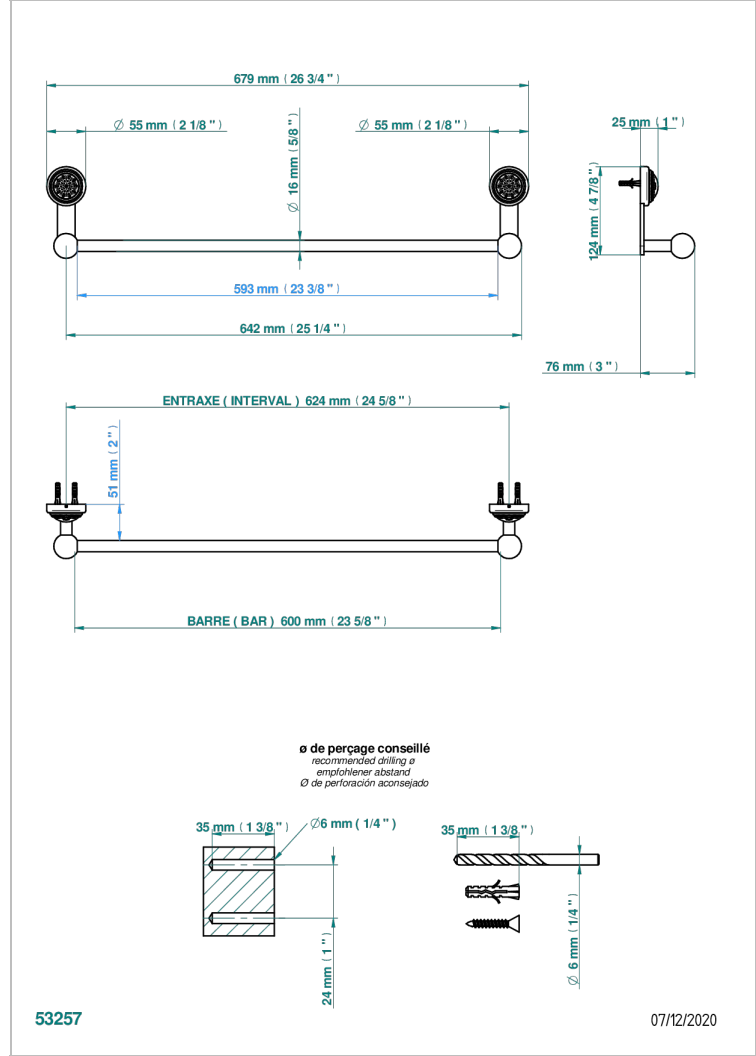

# DAHLIA

A41-514/60

Single towel rail, fixed rail, length: 600 mm

## CHARACTERISTIC

- Dahlia
- Single towel rail, fixed rail, length: 600 mm