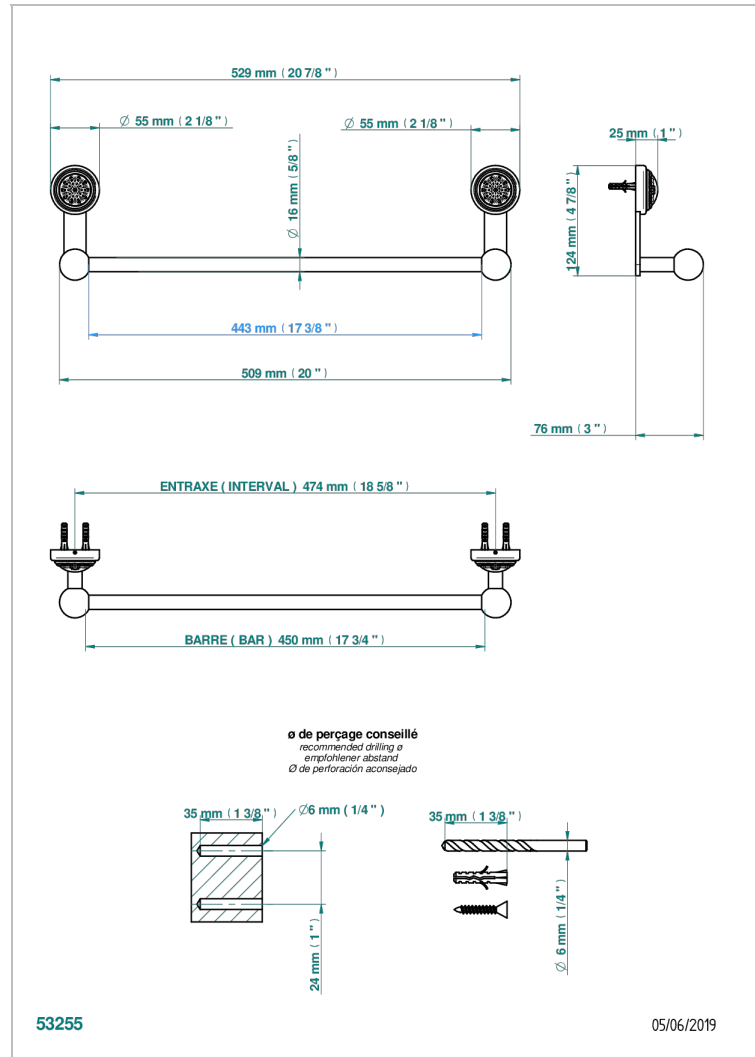

# DAHLIA

A41-514/45

Towel bar, 18" long

## CHARACTERISTIC

- Dahlia
- Towel bar, 18" long