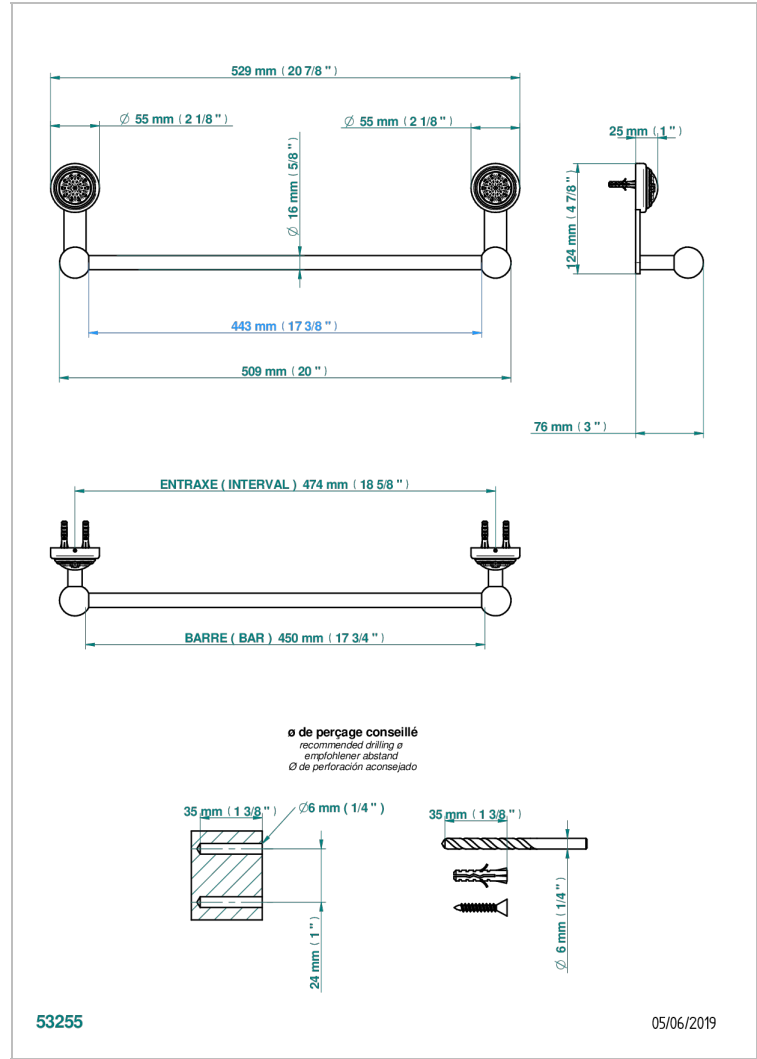

# DAHLIA

A41-514/45

Single towel rail, fixed rail, length: 450 mm

## CHARACTERISTIC

- Dahlia
- Single towel rail, fixed rail, length: 450 mm