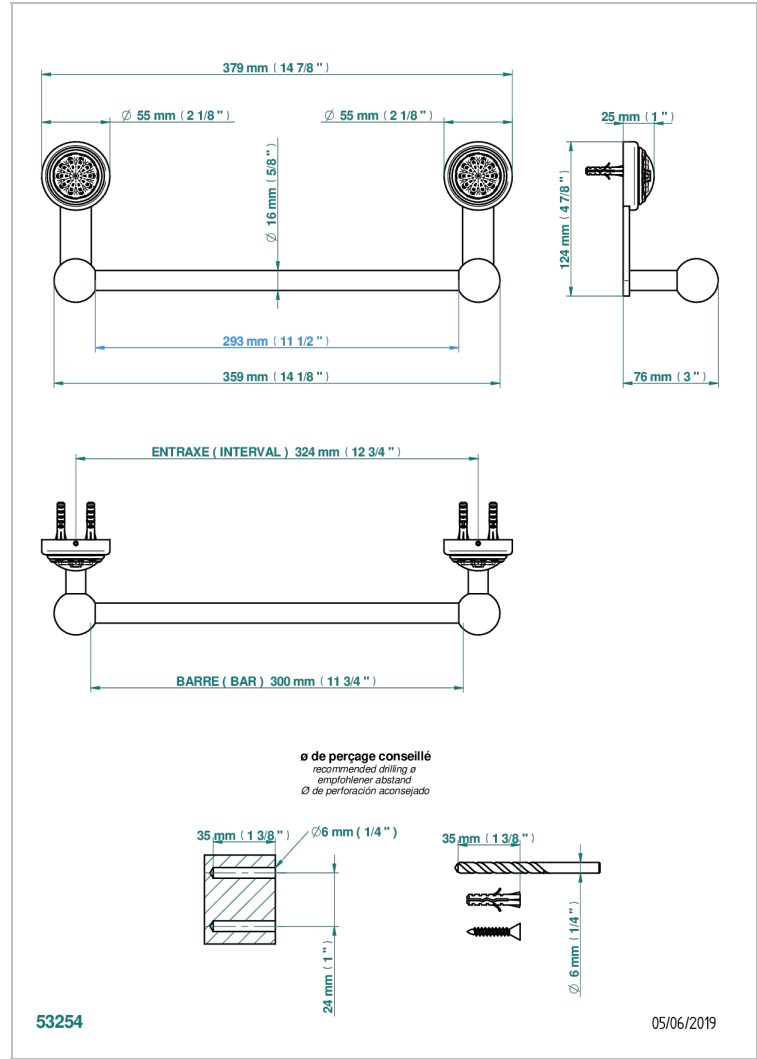

# DAHLIA

A41-514/30

Towel bar, 12" long

## CHARACTERISTIC

- Dahlia
- Towel bar, 12" long