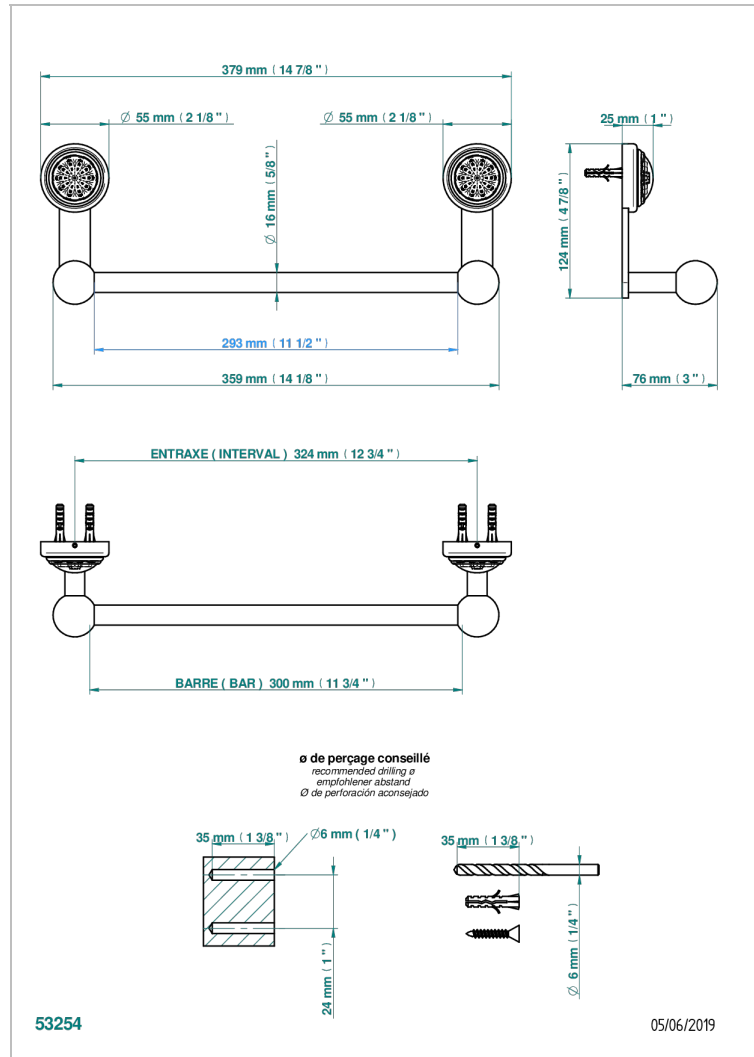

DAHLIA

A41-514/30

Towel bar, 12" long

CHARACTERISTIC

- Dahlia
- Towel bar, 12" long

AVAILABLE FINITIONS

Antique nickel - H28
Black ceram - D30
Blush PVD - H62
Brass color PVD - H49
Brown bronze color PVD - F33
Gold color PVD - H52