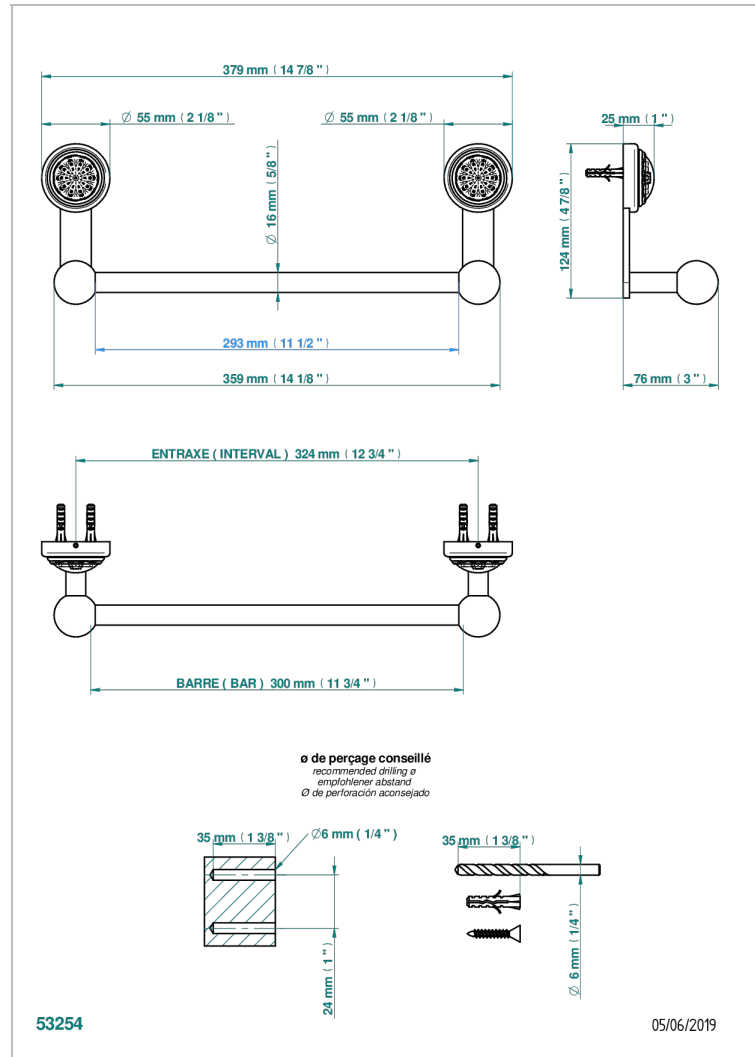

DAHLIA

A41-514/30

Towel bar, 12" long

CHARACTERISTIC

- Dahlia
- Towel bar, 12" long

AVAILABLE FINITIONS

Antique nickel - H28
Black ceram - D30
Blush PVD - H62
Brass color PVD - H49
Brown bronze color PVD - F33
Gold color PVD - H52