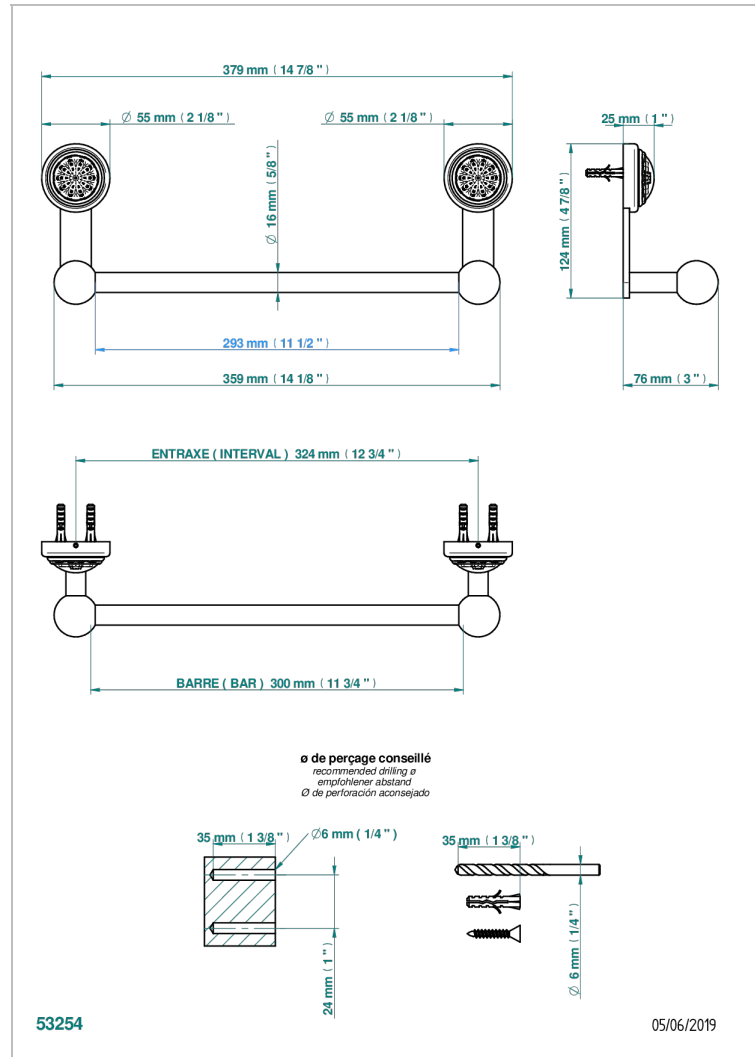

# DAHLIA

A41-514/30

Towel bar, 12" long

## CHARACTERISTIC

- Dahlia
- Towel bar, 12" long