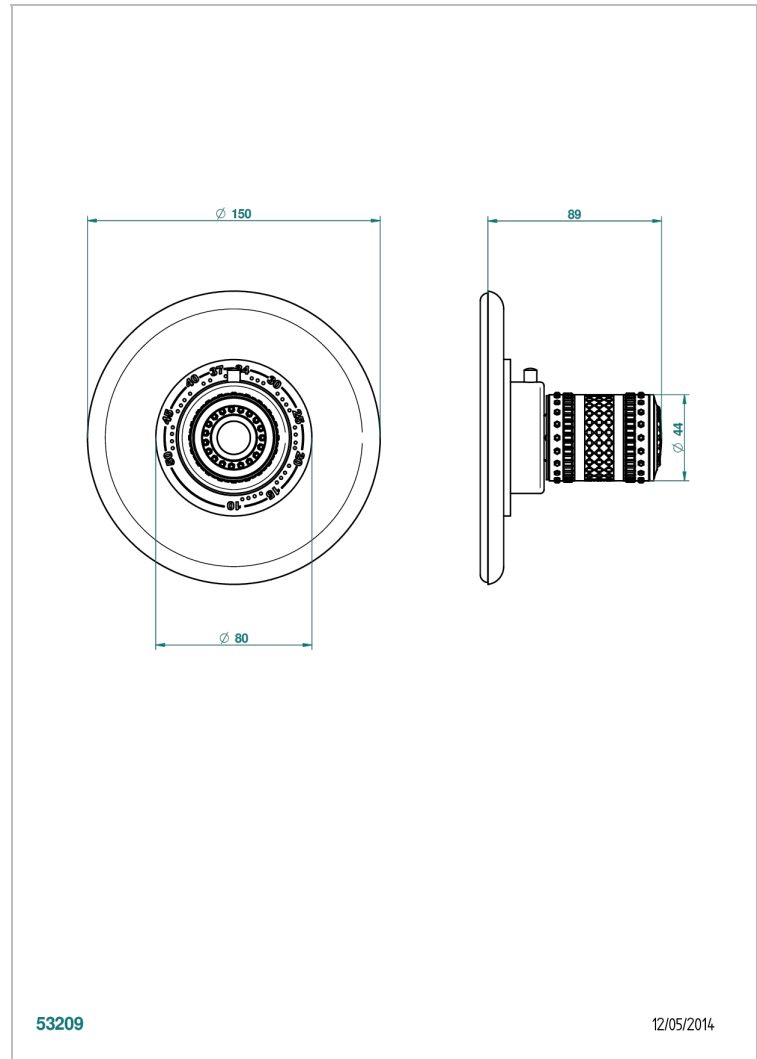

MONTE CARLO, WHITE GOLD PORCELAIN

U8C-15EN16EM

Trim plate and handle for eurotherm valve 8200/us & 8300/us

THG[®]
PARIS

CHARACTERISTIC

- Monte Carlo, white gold porcelain
- Trim plate and handle for eurotherm valve 8200/us & 8300/us

AVAILABLE FINITIONS

Black ceram - D30
Chrome polished - A02
Chrome polished / gold polished - G02
Copper antique matt, coated - H07
Gold mat - F07
Gold polished - F01

Light coated bronze - D01
Matt chrome (American satin) - C02
Matt nickel (American satin) - C01
Nickel antique / Sovereign - H28
Nickel polished - B01
Soft gold - F30