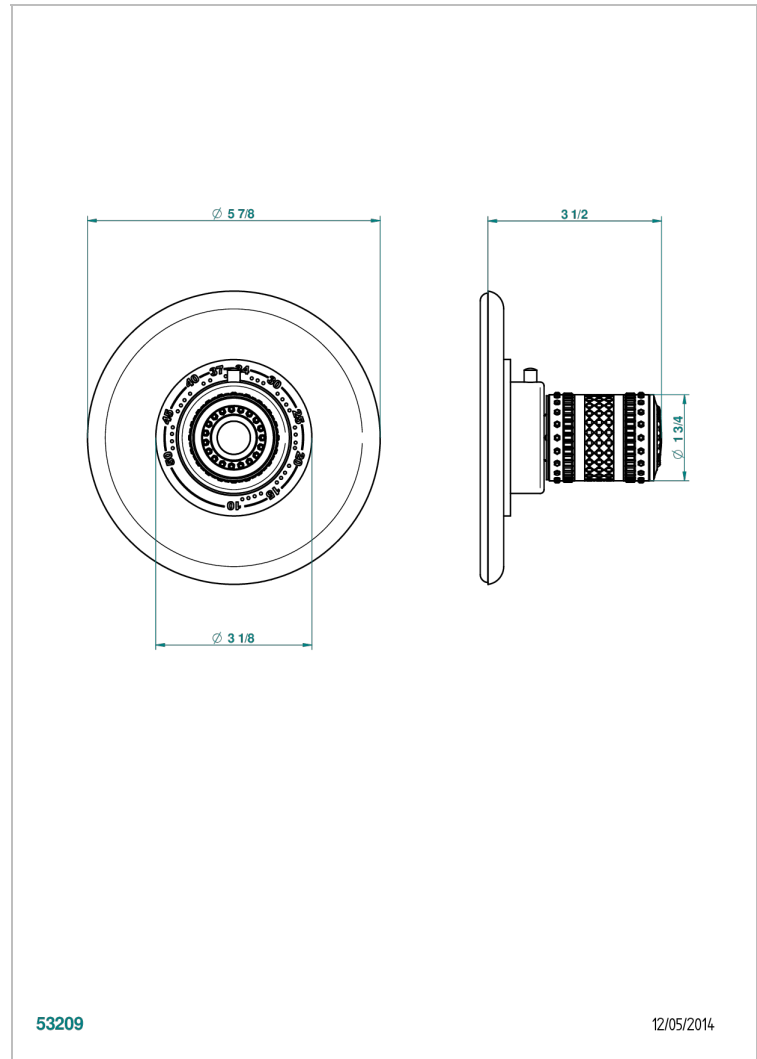

# MONTE CARLO, WHITE GOLD PORCELAIN

U8C-15EN16EM

Trim plate and handle for eurotherm valve 8200/us & 8300/us

THG<sup>®</sup>  
PARIS

## CHARACTERISTIC

- Monte Carlo, white gold porcelain
- Trim plate and handle for eurotherm valve 8200/us & 8300/us