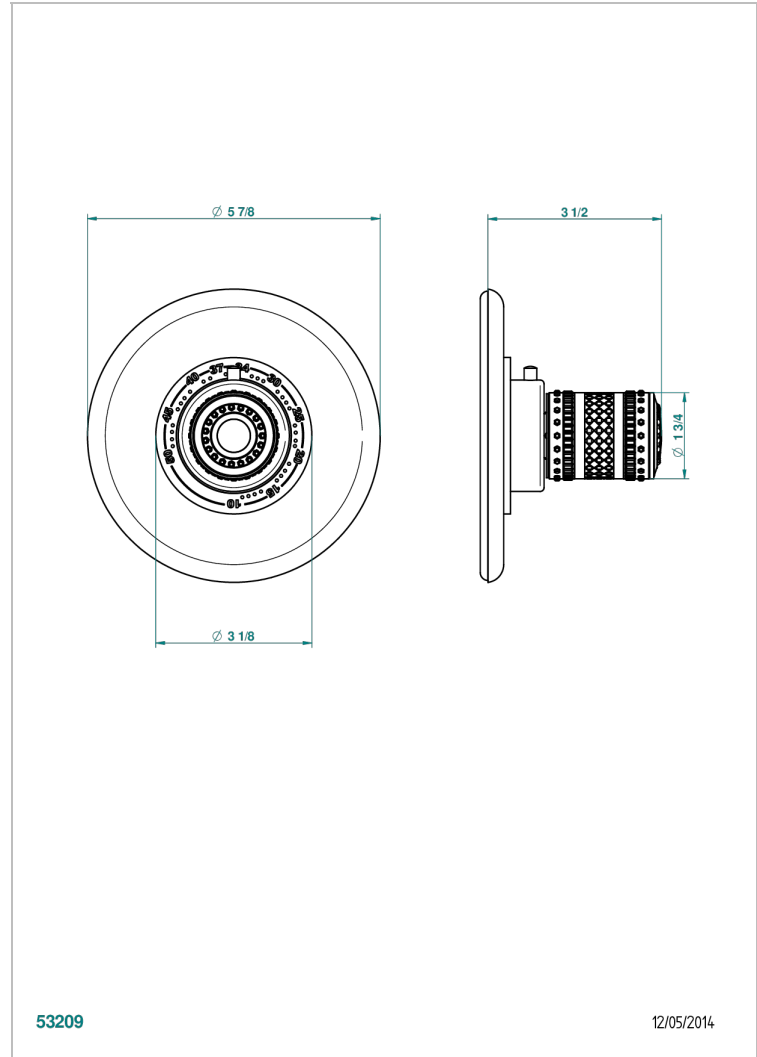

MONTE CARLO, WHITE GOLD PORCELAIN

U8C-15EN16EM

Trim for Eurotherm thermostat n° 8105N, 8200N, 8300

THG[®]
PARIS

CHARACTERISTIC

- Monte Carlo, white gold porcelain
- Trim for Eurotherm thermostat n° 8105N, 8200N, 8300

RELATED SKU'S

- Ref. G00-8105N 1/2" Eurotherm thermostat, 40 l/min with wax cartridge
- Ref. G00-8200N 3/4" Eurotherm thermostat, 80 l/min

AVAILABLE FINITIONS

Antique nickel - H28
Black ceram - D30
Lacquered light bronze - D01
Matt chrome - C02
Matt gold - F07
Matt nickel (color finish) - C01