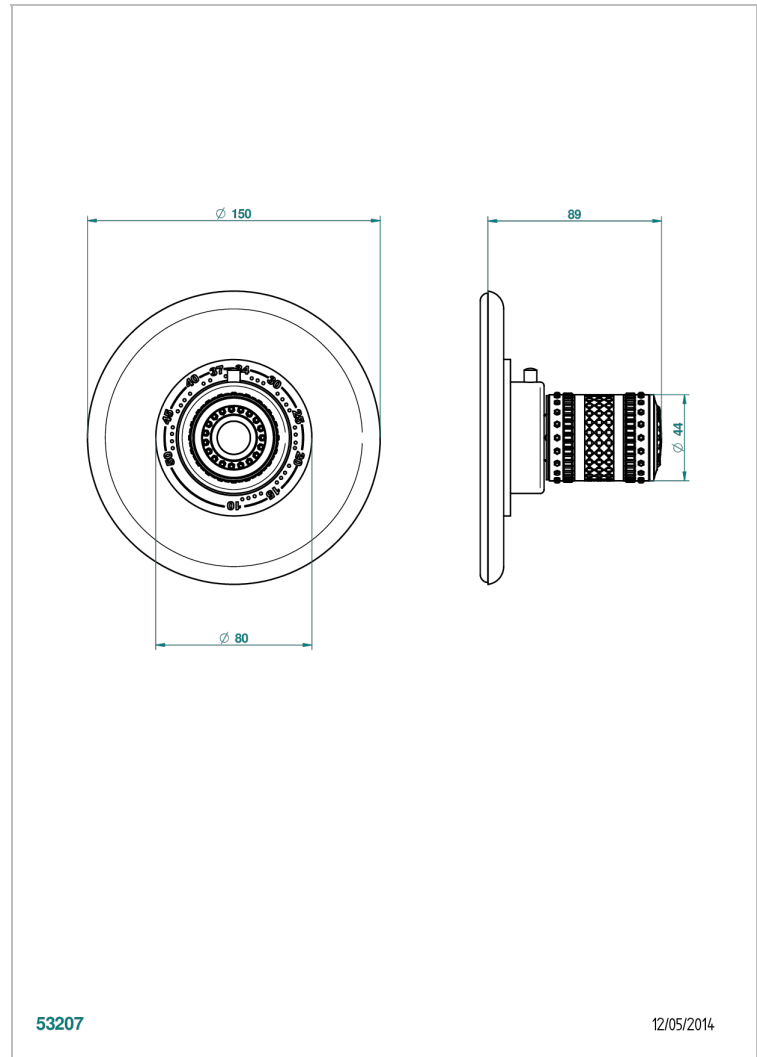

MONTE CARLO, GOLD PORCELAIN

U8B-15EN16EM

Trim plate and handle for eurotherm valve 8200/us & 8300/us

THG[®]
PARIS

CHARACTERISTIC

- Monte Carlo, gold porcelain
- Trim plate and handle for eurotherm valve 8200/us & 8300/us

AVAILABLE FINITIONS

Black ceram - D30
Chrome polished - A02
Chrome polished / gold polished - G02
Copper antique matt, coated - H07
Gold mat - F07
Gold polished - F01

Light coated bronze - D01
Matt chrome (American satin) - C02
Matt nickel (American satin) - C01
Nickel antique / Sovereign - H28
Nickel polished - B01
Soft gold - F30