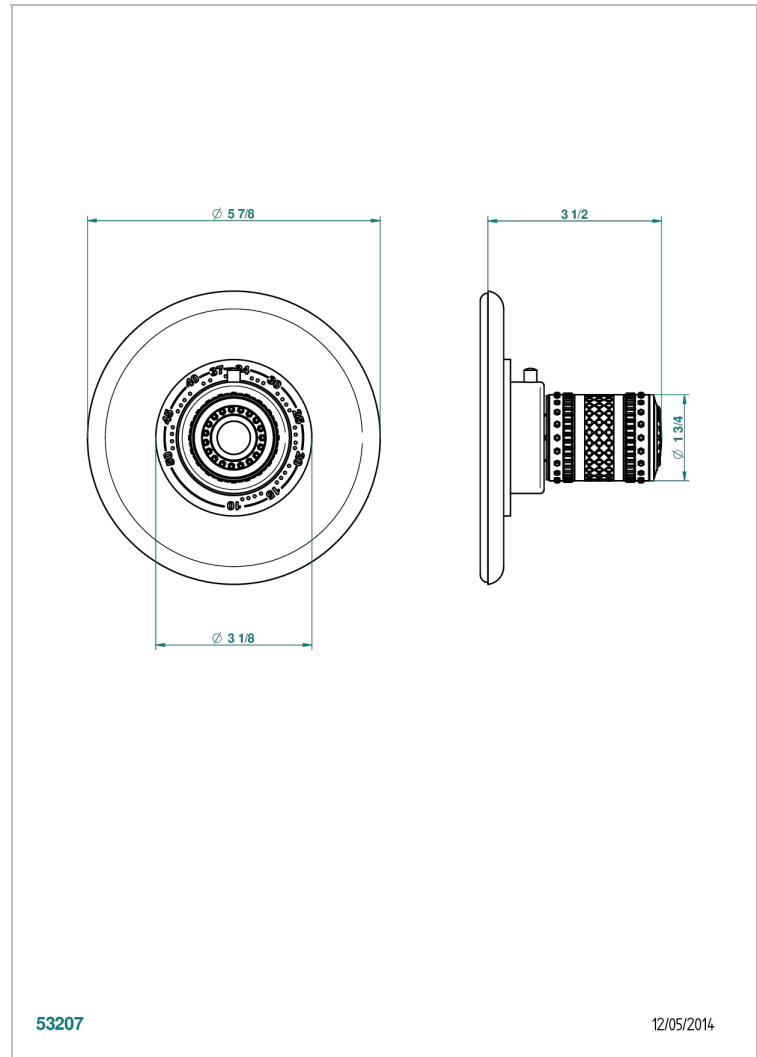

MONTE CARLO, GOLD PORCELAIN

U8B-15EN16EM

Trim plate and handle for eurotherm valve 8200/us & 8300/us

THG[®]
PARIS

CHARACTERISTIC

- Monte Carlo, gold porcelain
- Trim plate and handle for eurotherm valve 8200/us & 8300/us

AVAILABLE FINITIONS

Black ceram - D30
Chrome polished - A02
Chrome polished / gold polished - G02
Copper antique matt, coated - H07
Gold mat - F07
Gold polished - F01

Light coated bronze - D01
Matt chrome (American satin) - C02
Matt nickel (American satin) - C01
Nickel antique / Sovereign - H28
Nickel polished - B01
Soft gold - F30