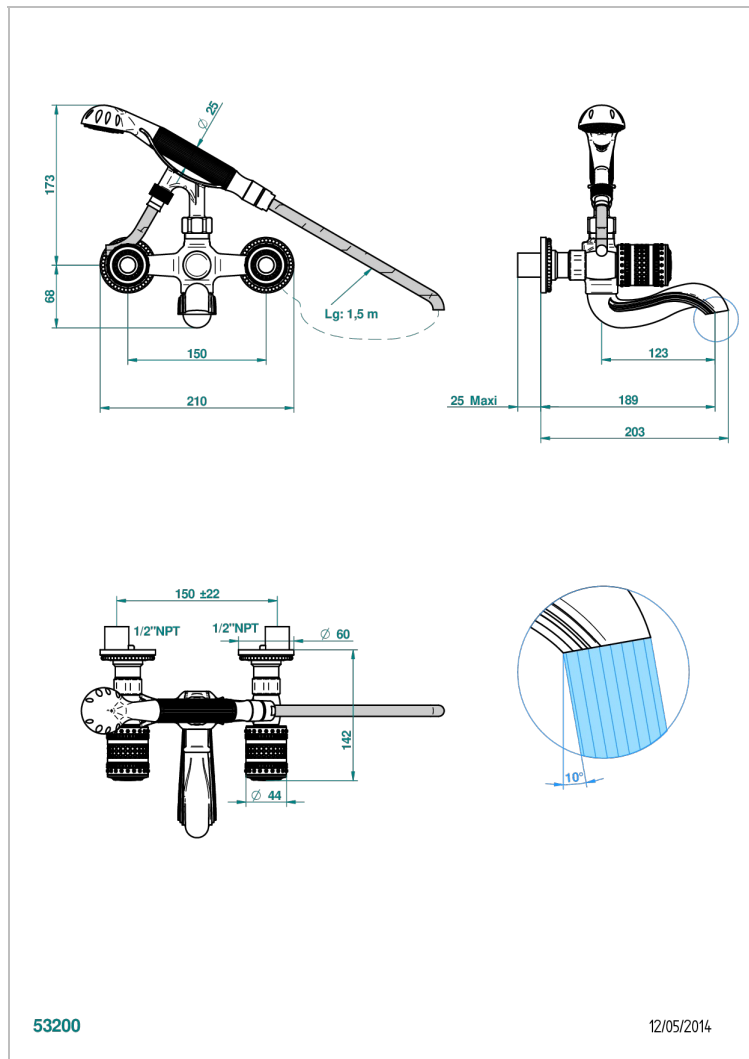

MONTE CARLO, GOLD PORCELAIN

U8B-13B/US

Exposed tub filler with cradle handshower, wall mounted

THG[®]
PARIS

CHARACTERISTIC

- ASME : ASME A112.18.1-2011/CSA B125.1-11

TECHNICAL SPECS

- Recommandé : 3 bars (max. 5 bars) - Advised : 43,5 psi (max. 72 psi)
- Bec : 75 l/min à 3 bars - Douchette : 9,5 l/min à 3 bars
- Spout : 19,8 gpm at 43.5 psi - Handshower : 2.5 gpm at 43.5 psi

STANDARDS

AVAILABLE FINITIONS

Black ceram - D30
 Chrome polished - A02
 Chrome polished / gold polished - G02
 Copper antique matt, coated - H07
 Gold mat - F07
 Gold polished - F01

Light coated bronze - D01
 Matt chrome (American satin) - C02
 Matt nickel (American satin) - C01
 Nickel antique / Sovereign - H28
 Nickel polished - B01
 Soft gold - F30