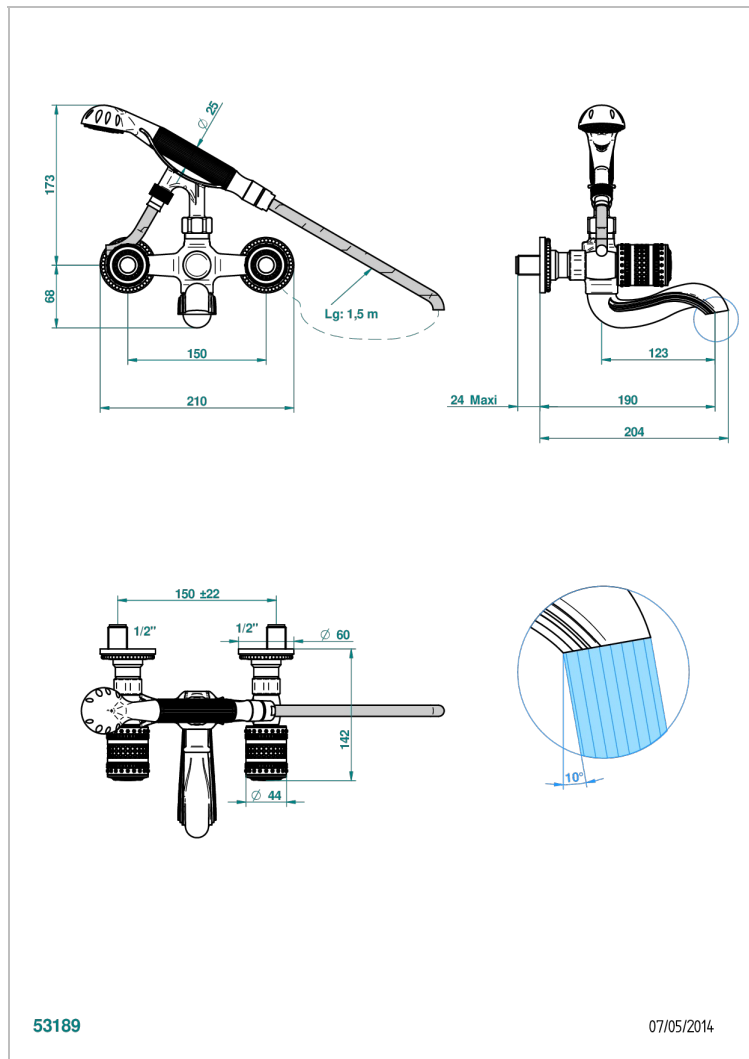

MONTE CARLO, GOLD PORCELAIN

U8B-13B

Wall mounted 2-hole bath/shower mixer, shower and hose

53189

07/05/2014

CHARACTERISTIC

- ACS : 21ACCLY033

TECHNICAL SPECS

- Recommandé : 3 bars (max. 5 bars) - Advised : 43,5 psi (max. 72 psi)
- Bec : 75 l/min à 3 bars - Douchette : 9,5 l/min à 3 bars
- Spout : 19,8 gpm at 43.5 psi - Handshower : 2.5 gpm at 43.5 psi

STANDARDS

Varnished matt antique red copper (color finish) - H07