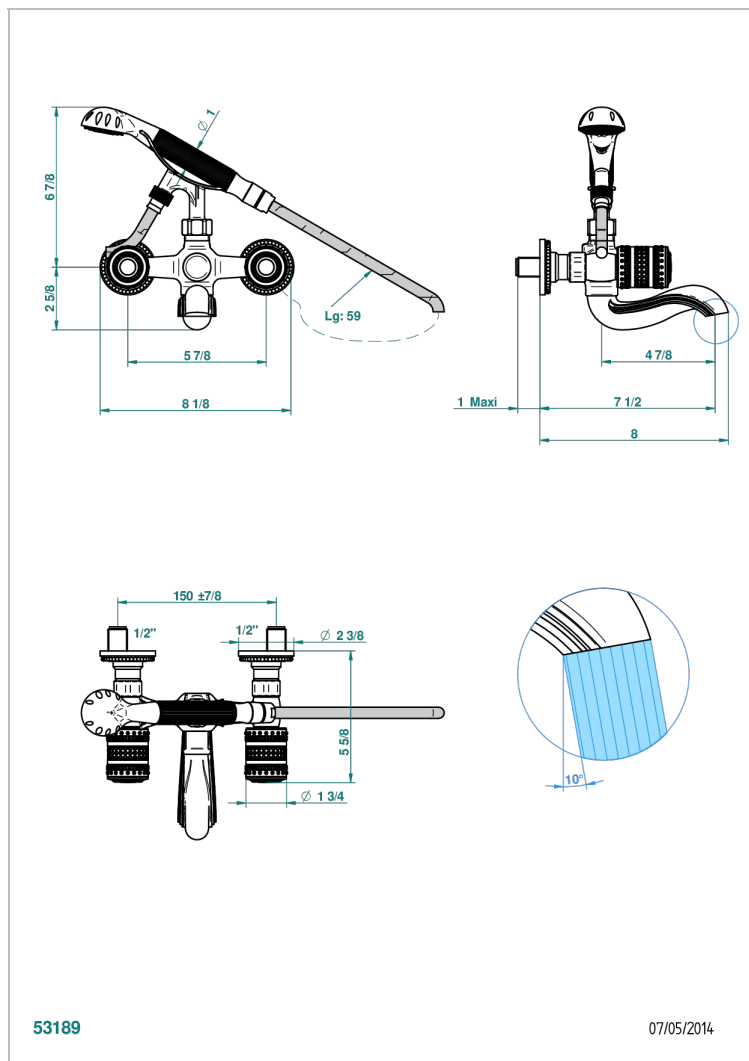

MONTE CARLO, GOLD PORCELAIN

U8B-13B

Wall mounted 2-hole bath/shower mixer, shower and hose

53189

07/05/2014

CHARACTERISTIC

- ACS : 21ACCLY033

TECHNICAL SPECS

- Recommandé : 3 bars (max. 5 bars) - Advised : 43,5 psi (max. 72 psi)
- Bec : 75 l/min à 3 bars - Douchette : 9,5 l/min à 3 bars
- Spout : 19,8 gpm at 43.5 psi - Handshower : 2.5 gpm at 43.5 psi

STANDARDS

Varnished matt antique red copper (color finish) - H07