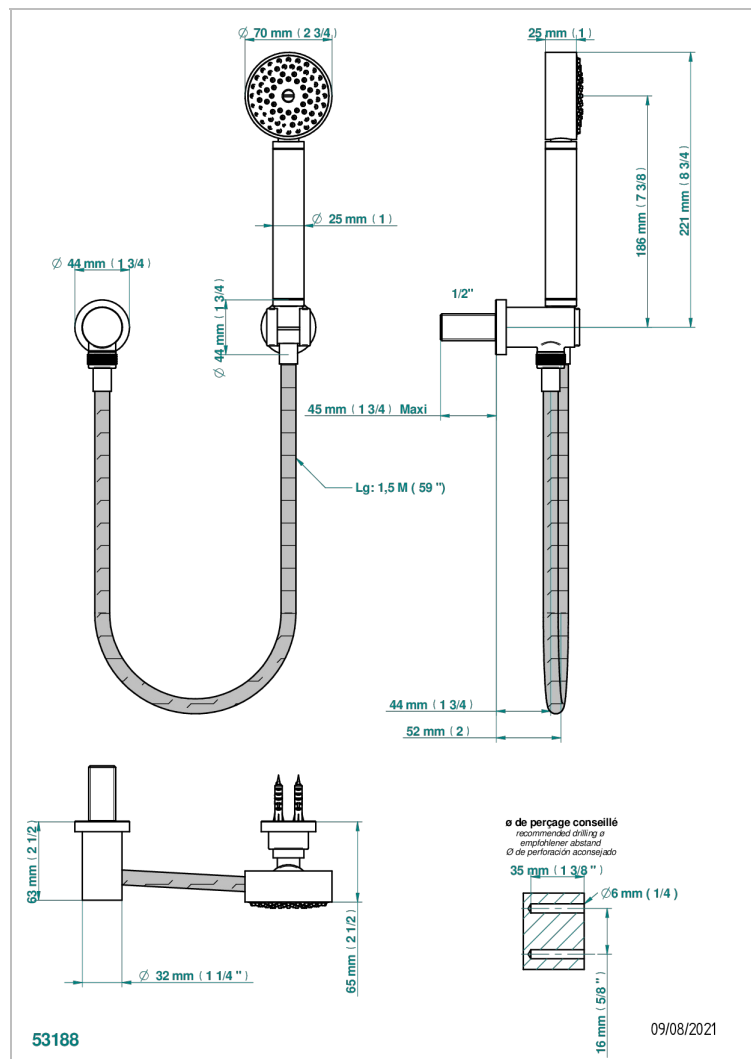

METAMORPHOSE WHITE CERAMIC

G6E-52

Wall mounted stylised handshower, hose, fix hook and elbow

CHARACTERISTIC

- Métamorphose White Ceramic
- Wall mounted stylised handshower, hose, fix hook and elbow

TECHNICAL SPECS

- Recommandé : 3 bars (max. 5 bars) - Advised : 43,5 psi (max. 72 psi)
- 9,5 l/min à 3 bars (2.5 gpm at 43.5 psi)

AVAILABLE FINITIONS

Antique nickel - H28
Black ceram - D30
Blush PVD - H62
Brass color PVD - H49
Brown bronze color PVD - F33
Gold color PVD - H52

Nickel color PVD - H55
Polished chrome (color finish) - A02
Polished gold (color finish) - F01
Polished nickel - B01
Soft gold - F30
Soft matt gold - F31

Umber PVD - H66
Varnished matt antique red copper
(color finish) - H07