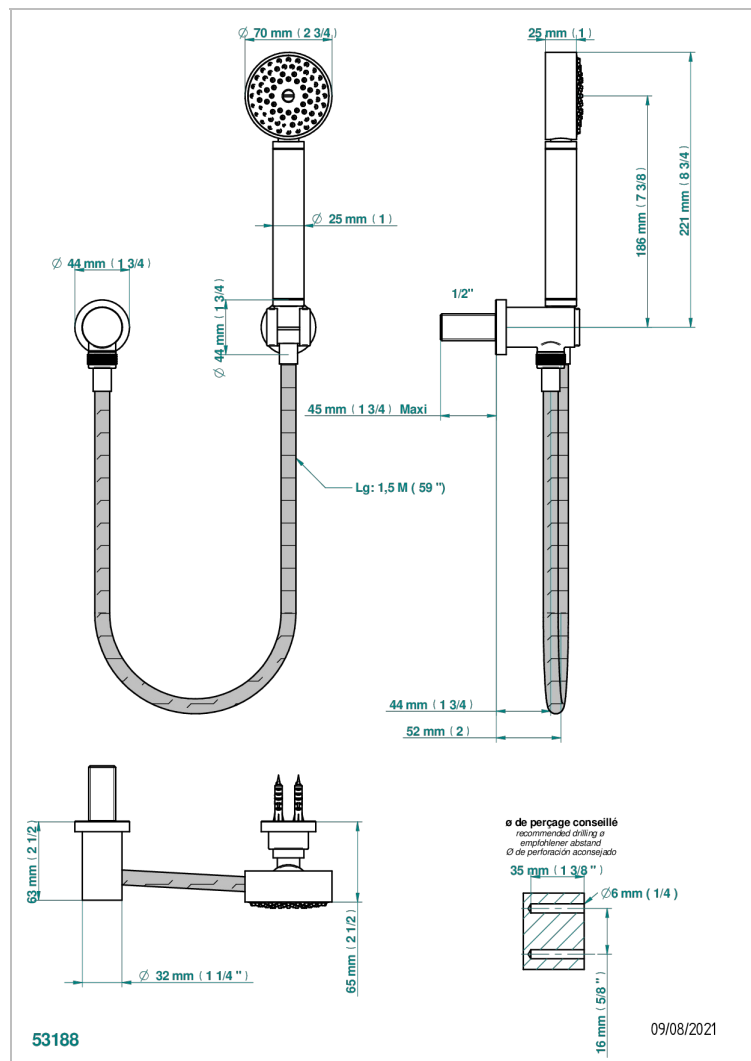

METAMORPHOSE BLACK CERAMIC

G6D-52

Wall mounted stylised handshower, hose, fix hook and elbow

CHARACTERISTIC

- Métamorphose Black Ceramic
- Wall mounted stylised handshower, hose, fix hook and elbow

TECHNICAL SPECS

- Recommandé : 3 bars (max. 5 bars) - Advised : 43,5 psi (max. 72 psi)
- 9,5 l/min à 3 bars (2.5 gpm at 43.5 psi)

AVAILABLE FINITIONS

Antique nickel - H28
Black ceram - D30
Blush PVD - H62
Brass color PVD - H49
Brown bronze color PVD - F33
Gold color PVD - H52

Nickel color PVD - H55
Polished chrome (color finish) - A02
Polished gold (color finish) - F01
Polished nickel - B01
Soft gold - F30
Soft matt gold - F31

Umber PVD - H66
Varnished matt antique red copper (color finish) - H07