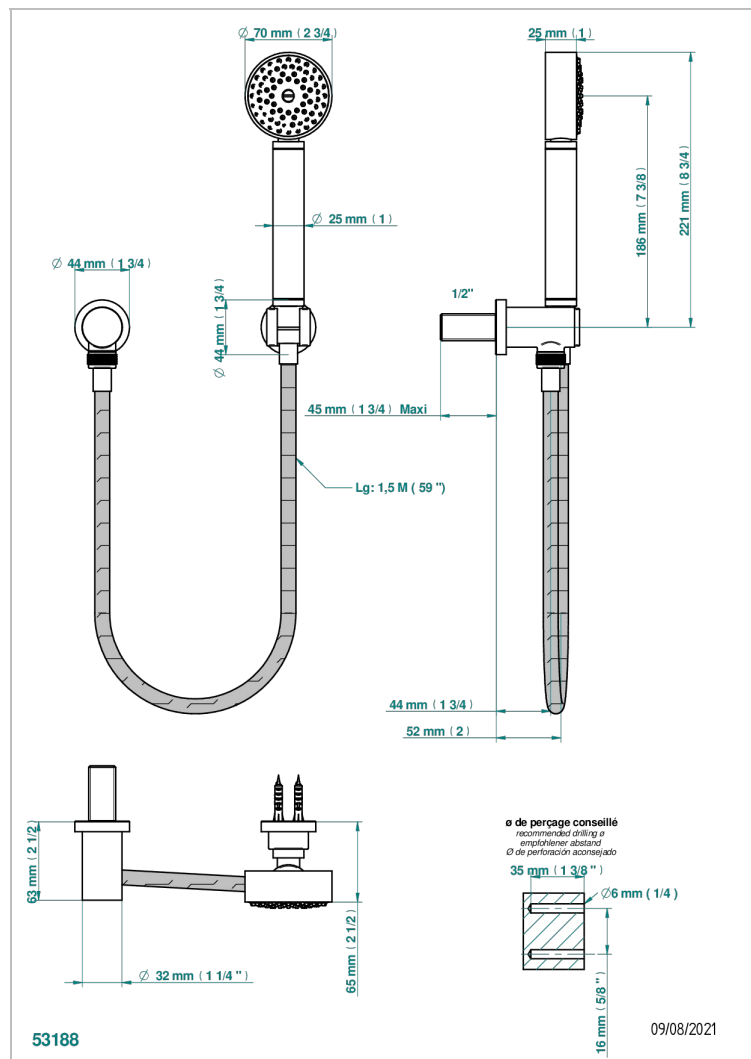

METAMORPHOSE BLACK CERAMIC

G6D-52

Wall mounted stylised handshower, hose, fix hook and elbow

CHARACTERISTIC

- Métamorphose Black Ceramic
- Wall mounted stylised handshower, hose, fix hook and elbow

TECHNICAL SPECS

- Recommandé : 3 bars (max. 5 bars) - Advised : 43,5 psi (max. 72 psi)
- 9,5 l/min à 3 bars (2.5 gpm at 43.5 psi)

AVAILABLE FINITIONS

Antique nickel - H28
Black ceram - D30
Blush PVD - H62
Brass color PVD - H49
Brown bronze color PVD - F33
Gold color PVD - H52

Nickel color PVD - H55
Polished chrome (color finish) - A02
Polished gold (color finish) - F01
Polished nickel - B01
Soft gold - F30
Soft matt gold - F31

Umber PVD - H66
Varnished matt antique red copper
(color finish) - H07