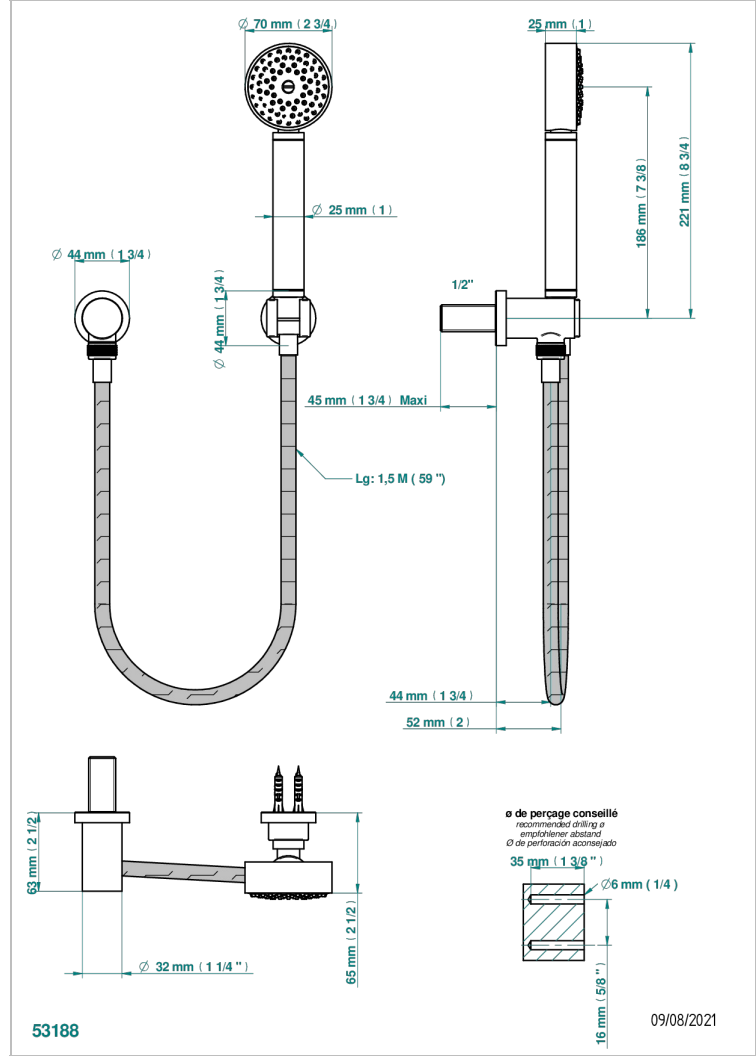

# METAMORPHOSE CARBON

G6C-52

Wall mounted stylised handshower, hose, fix hook and elbow

THG<sup>®</sup>  
PARIS

## CHARACTERISTIC

- Métamorphose Carbon
- Wall mounted stylised handshower, hose, fix hook and elbow