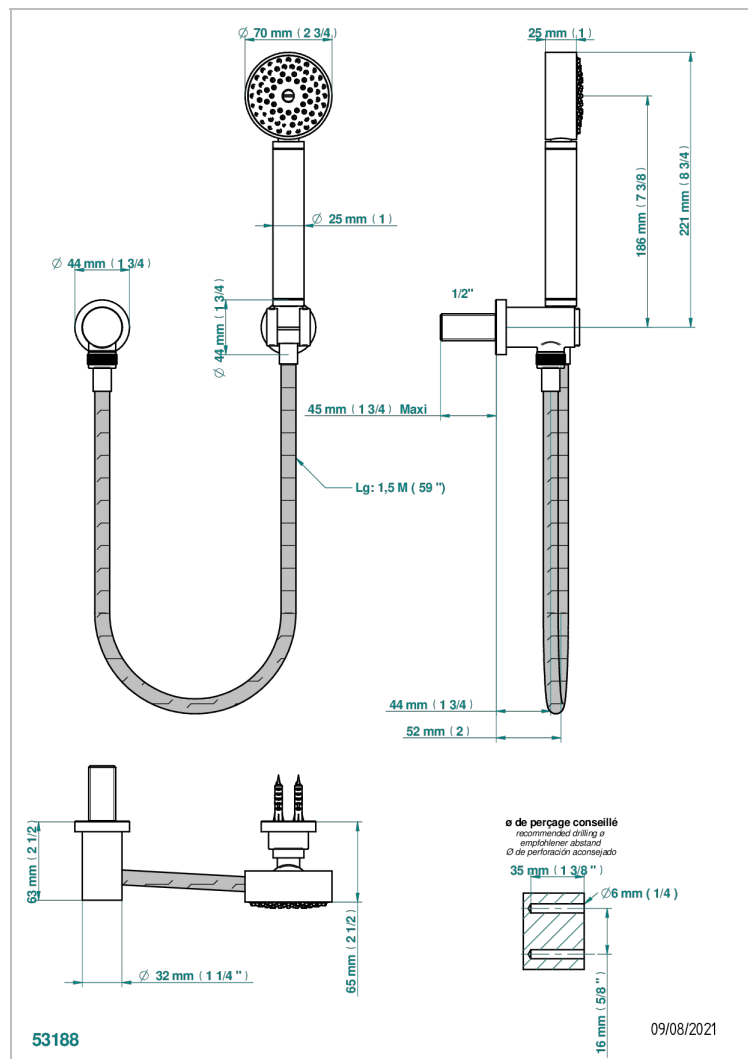

METAMORPHOSE WITH LEVER

G6B-52

Wall mounted stylised handshower, hose, fix hook and elbow

CHARACTERISTIC

- Métamorphose with lever
- Wall mounted stylised handshower, hose, fix hook and elbow

TECHNICAL SPECS

- Recommandé : 3 bars (max. 5 bars) - Advised : 43,5 psi (max. 72 psi)
- 9,5 l/min à 3 bars (2.5 gpm at 43.5 psi)

AVAILABLE FINITIONS

Antique nickel - H28
Black ceram - D30
Blush PVD - H62
Brass color PVD - H49
Brown bronze color PVD - F33
Gold color PVD - H52

Nickel color PVD - H55
Polished chrome (color finish) - A02
Polished gold (color finish) - F01
Polished nickel - B01
Soft gold - F30
Soft matt gold - F31

Umber PVD - H66
Varnished matt antique red copper (color finish) - H07