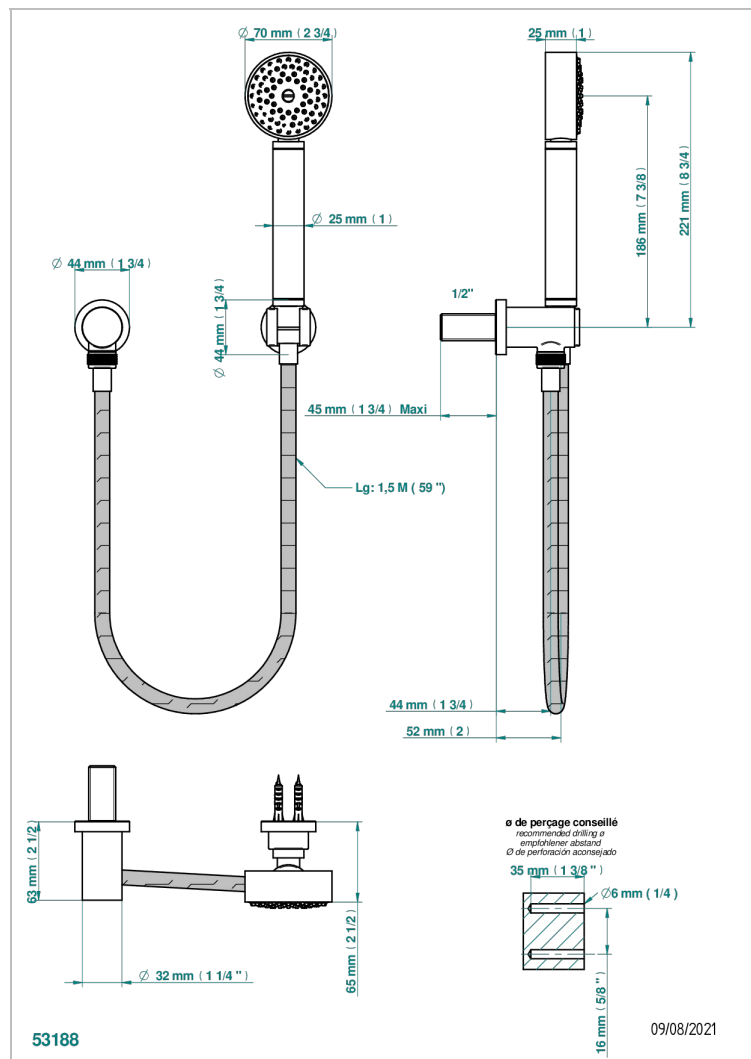

METAMORPHOSE WITH LEVER

G6B-52

Wall mounted stylised handshower, hose, fix hook and elbow

CHARACTERISTIC

- Métamorphose with lever
- Wall mounted stylised handshower, hose, fix hook and elbow

TECHNICAL SPECS

- Recommandé : 3 bars (max. 5 bars) - Advised : 43,5 psi (max. 72 psi)
- 9,5 l/min à 3 bars (2.5 gpm at 43.5 psi)

AVAILABLE FINITIONS

Antique nickel - H28
Black ceram - D30
Blush PVD - H62
Brass color PVD - H49
Brown bronze color PVD - F33
Gold color PVD - H52

Nickel color PVD - H55
Polished chrome (color finish) - A02
Polished gold (color finish) - F01
Polished nickel - B01
Soft gold - F30
Soft matt gold - F31

Umber PVD - H66
Varnished matt antique red copper (color finish) - H07