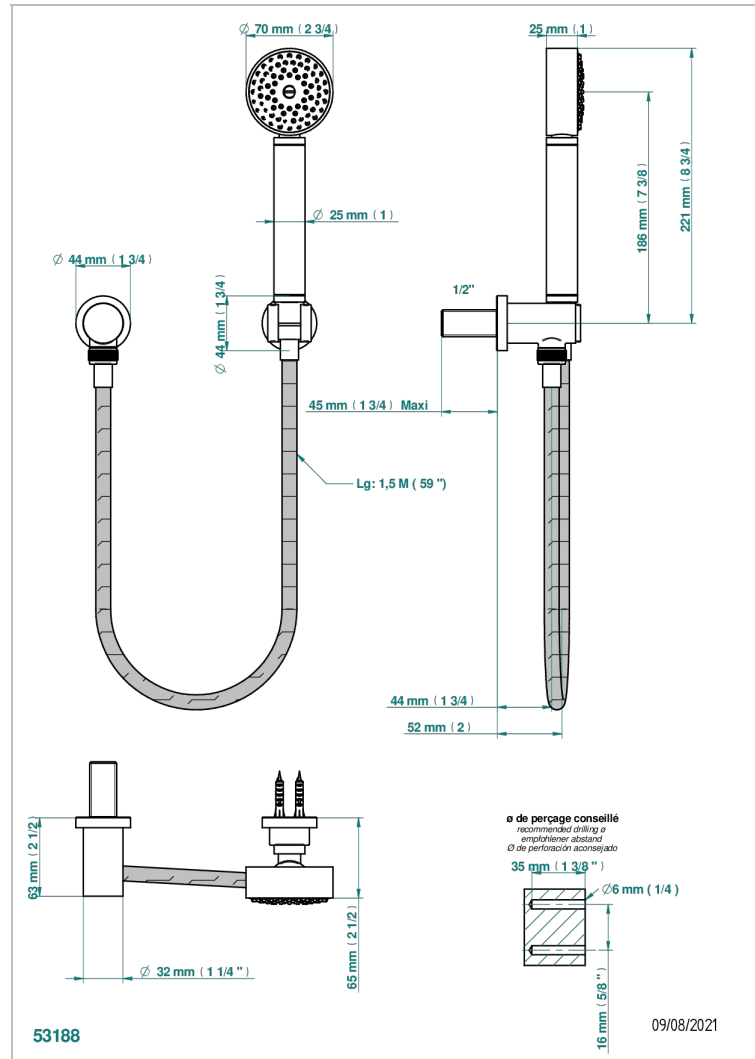

METAMORPHOSE

G6A-52

Wall mounted stylised handshower, hose, fix hook and elbow

CHARACTERISTIC

- Métamorphose
- Wall mounted stylised handshower, hose, fix hook and elbow

TECHNICAL SPECS

- Recommandé : 3 bars (max. 5 bars) - Advised : 43,5 psi (max. 72 psi)
- 9,5 l/min à 3 bars (2.5 gpm at 43.5 psi)

AVAILABLE FINITIONS

Antique nickel - H28
Black ceram - D30
Blush PVD - H62
Brass color PVD - H49
Brown bronze color PVD - F33
Gold color PVD - H52

Graphite PVD - H64
Lacquered light bronze - D01
Matt Umber PVD - H67
Matt blush PVD - H60
Matt brass color PVD - H50
Matt brown bronze color PVD - F34

Umber PVD - H66
Varnished matt antique red copper (color finish) - H07