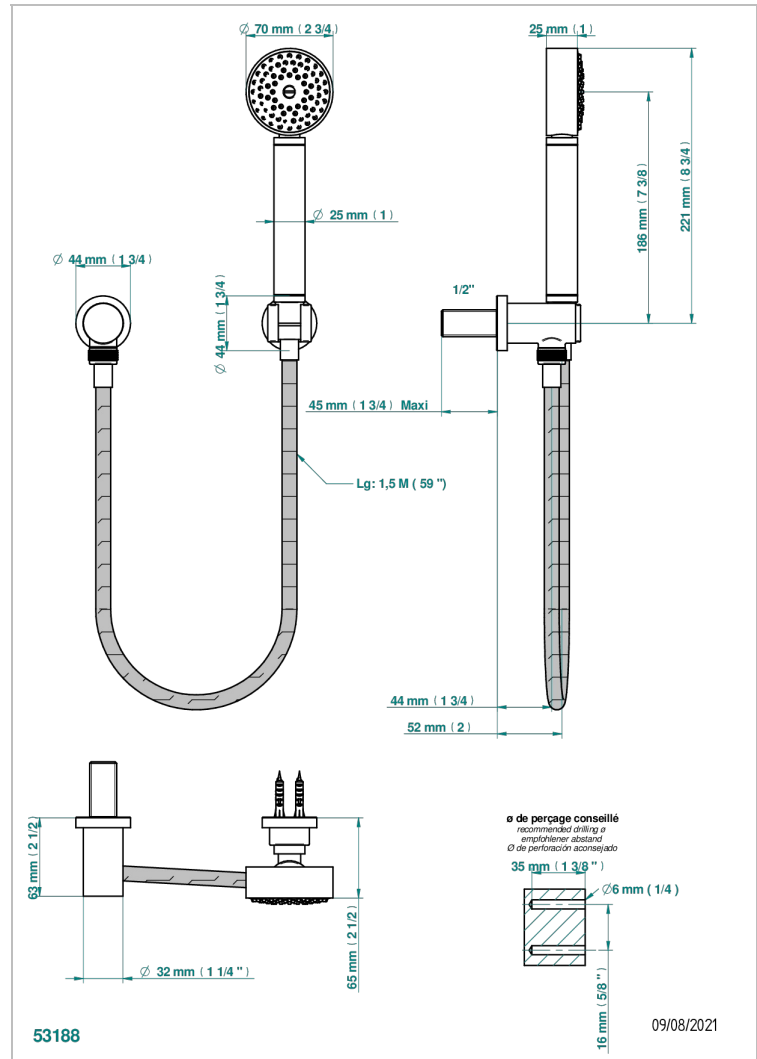

METAMORPHOSE

G6A-52

Wall mounted stylised handshower, hose, fix hook and elbow

THG[®]
PARIS

CHARACTERISTIC

- Métamorphose
- Wall mounted stylised handshower, hose, fix hook and elbow

TECHNICAL SPECS

- Recommandé : 3 bars (max. 5 bars) - Advised : 43,5 psi (max. 72 psi)
- 9,5 l/min à 3 bars (2.5 gpm at 43.5 psi)

AVAILABLE FINITIONS

Antique nickel - H28
Black ceram - D30
Blush PVD - H62
Brass color PVD - H49
Brown bronze color PVD - F33
Gold color PVD - H52

Graphite PVD - H64
Lacquered light bronze - D01
Matt Umber PVD - H67
Matt blush PVD - H60
Matt brass color PVD - H50
Matt brown bronze color PVD - F34

Umber PVD - H66
Varnished matt antique red copper (color finish) - H07