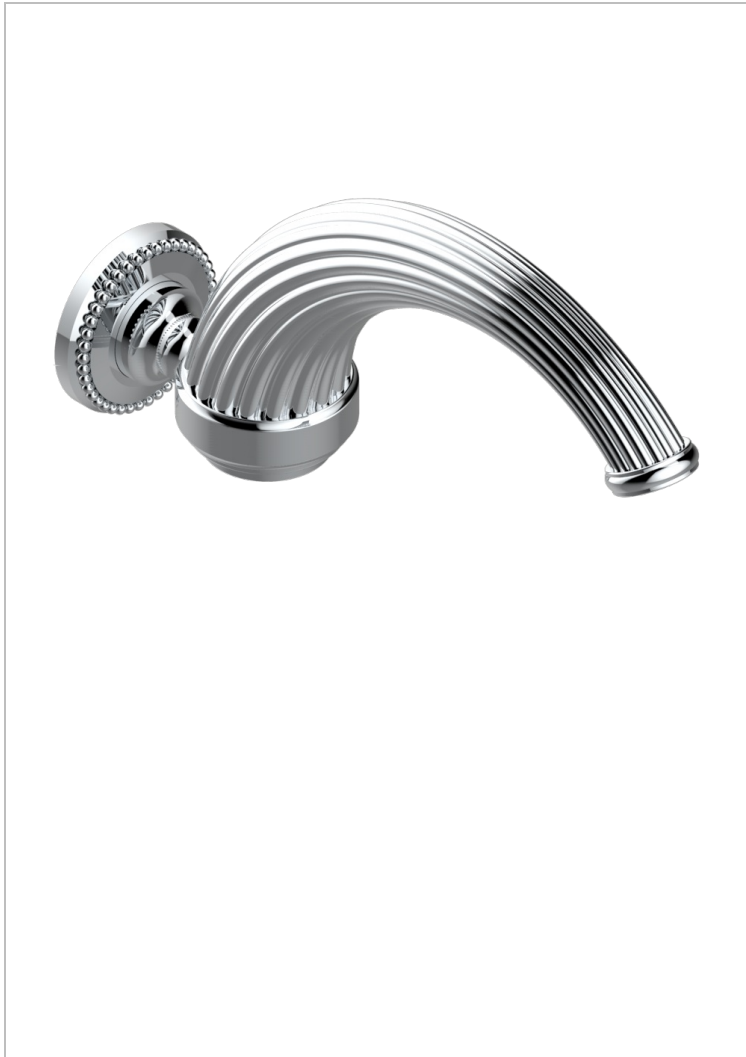

# MONTE CARLO, GOLD PORCELAIN

U8B-43GB

Basin wall spout 3/4 no T junction

THG<sup>®</sup>  
PARIS

53187

07/05/2014

## CHARACTERISTIC

- Monte Carlo, gold porcelain
- Basin wall spout 3/4 no T junction

## AVAILABLE FINITIONS

Antique nickel - H28  
Black ceram - D30  
Lacquered light bronze - D01  
Matt chrome - C02  
Matt gold - F07  
Matt nickel (color finish) - C01

Polished chrome (color finish) - A02  
Polished chrome / Polished gold (color finish) - G02  
Polished gold (color finish) - F01  
Polished nickel - B01  
Soft gold - F30  
Soft matt gold - F31

Varnished matt antique red copper (color finish) - H07