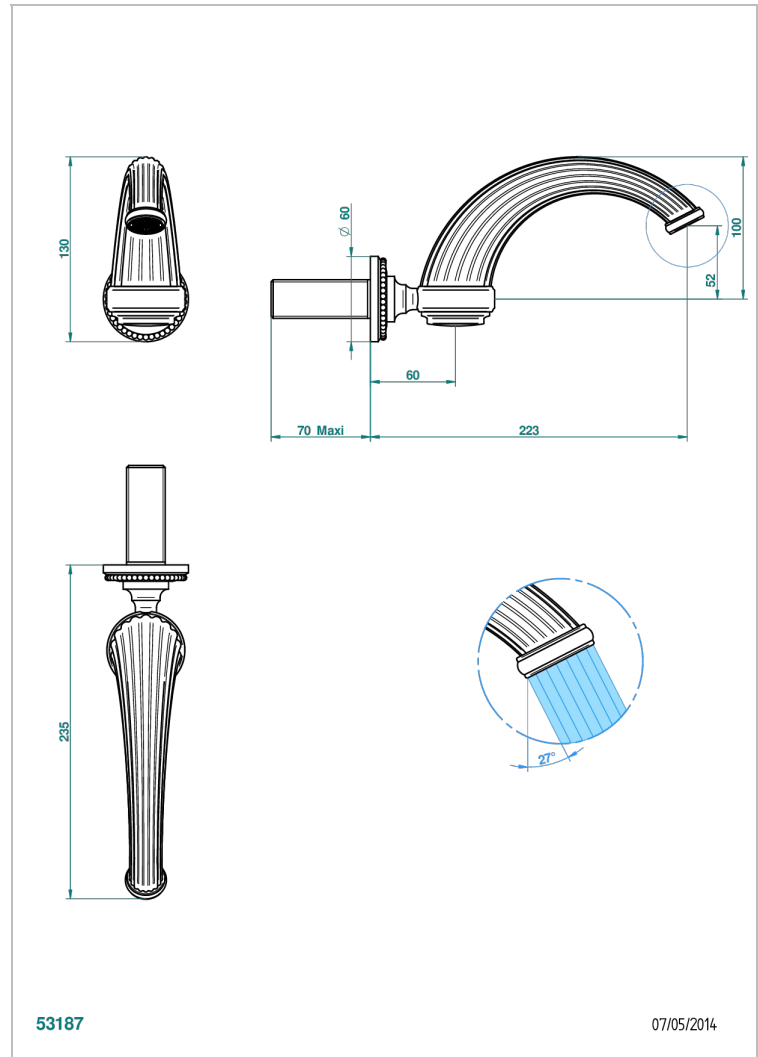

# MONTE CARLO, GOLD PORCELAIN

U8B-43GB

Basin wall spout 3/4 no T junction

THG<sup>®</sup>  
PARIS

53187

07/05/2014

## CHARACTERISTIC

- Monte Carlo, gold porcelain
- Basin wall spout 3/4 no T junction

Varnished matt antique red copper (color finish) - H07