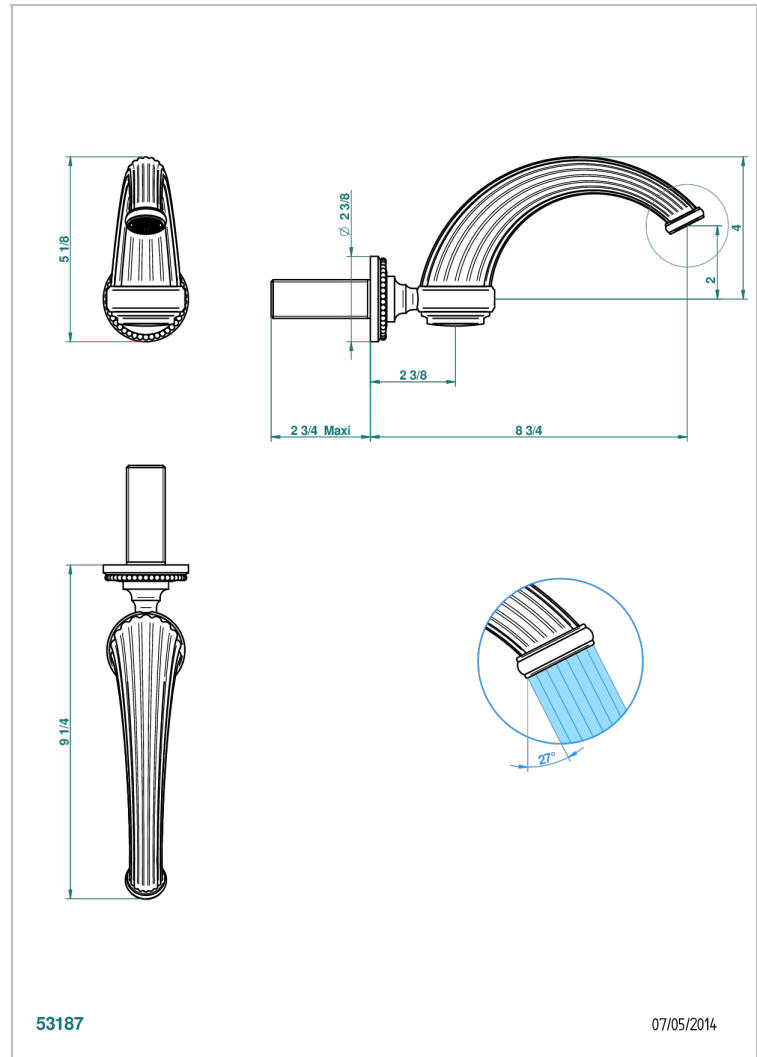

MONTE CARLO, GOLD PORCELAIN

U8B-43GB

Basin wall spout 3/4 no T junction

THG[®]
PARIS

CHARACTERISTIC

- Monte Carlo, gold porcelain
- Basin wall spout 3/4 no T junction

TECHNICAL SPECS

- Recommandé : 3 bars (max. 5 bars) - Advised : 43,5 psi (max. 72 psi)
- 9,5 l/min à 3 bars (2.5 gpm at 43.5 psi)

AVAILABLE FINITIONS

Antique nickel - H28
Black ceram - D30
Lacquered light bronze - D01
Matt chrome - C02
Matt gold - F07
Matt nickel (color finish) - C01

Polished chrome (color finish) - A02
Polished chrome / Polished gold (color finish) - G02
Polished gold (color finish) - F01
Polished nickel - B01
Soft gold - F30
Soft matt gold - F31

Varnished matt antique red copper (color finish) - H07