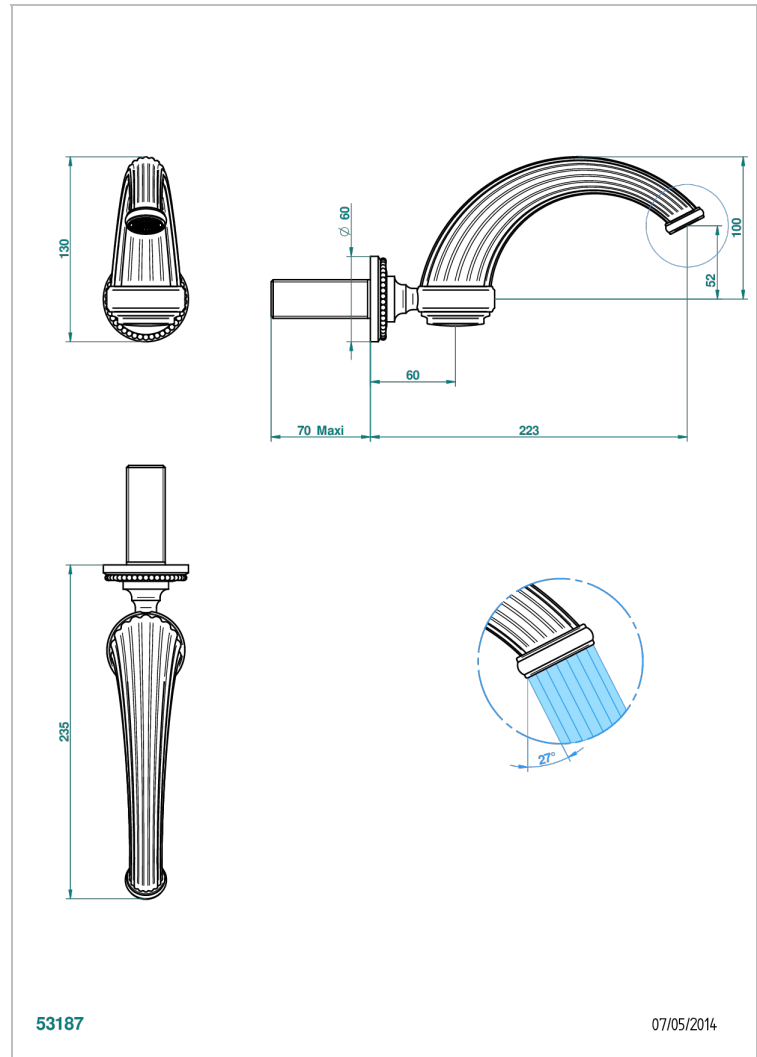

MONTE CARLO, GOLD PORCELAIN

U8B-43GB

Basin wall spout 3/4 no T junction

THG[®]
PARIS

CHARACTERISTIC

- Monte Carlo, gold porcelain
- Basin wall spout 3/4 no T junction

TECHNICAL SPECS

- Recommandé : 3 bars (max. 5 bars) - Advised : 43,5 psi (max. 72 psi)
- 9,5 l/min à 3 bars (2.5 gpm at 43.5 psi)

AVAILABLE FINITIONS

Antique nickel - H28
Black ceram - D30
Lacquered light bronze - D01
Matt chrome - C02
Matt gold - F07
Matt nickel (color finish) - C01

Polished chrome (color finish) - A02
Polished chrome / Polished gold (color finish) - G02
Polished gold (color finish) - F01
Polished nickel - B01
Soft gold - F30
Soft matt gold - F31

Varnished matt antique red copper (color finish) - H07