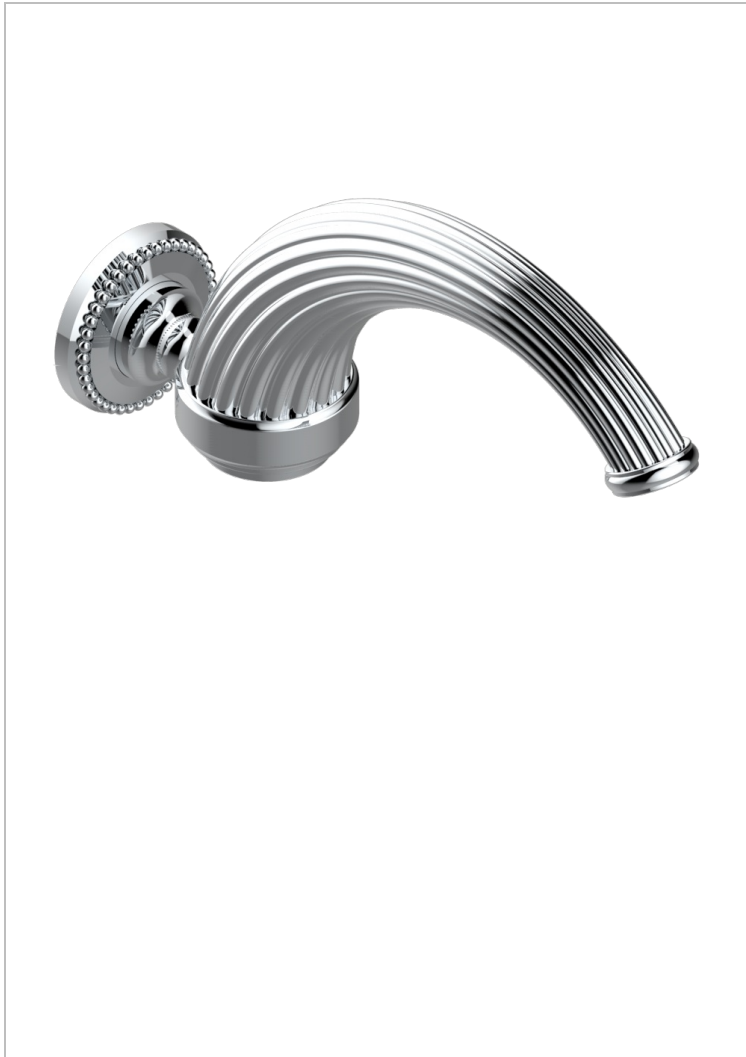

MONTE CARLO, GOLD PORCELAIN

U8B-43GB

Basin wall spout 3/4 no T junction

THG[®]
PARIS

CHARACTERISTIC

- Monte Carlo, gold porcelain
- Basin wall spout 3/4 no T junction

TECHNICAL SPECS

- Recommandé : 3 bars (max. 5 bars) - Advised : 43,5 psi (max. 72 psi)
- 9,5 l/min à 3 bars (2.5 gpm at 43.5 psi)

AVAILABLE FINITIONS

Antique nickel - H28
Black ceram - D30
Lacquered light bronze - D01
Matt chrome - C02
Matt gold - F07
Matt nickel (color finish) - C01

Polished chrome (color finish) - A02
Polished chrome / Polished gold (color finish) - G02
Polished gold (color finish) - F01
Polished nickel - B01
Soft gold - F30
Soft matt gold - F31

Varnished matt antique red copper (color finish) - H07