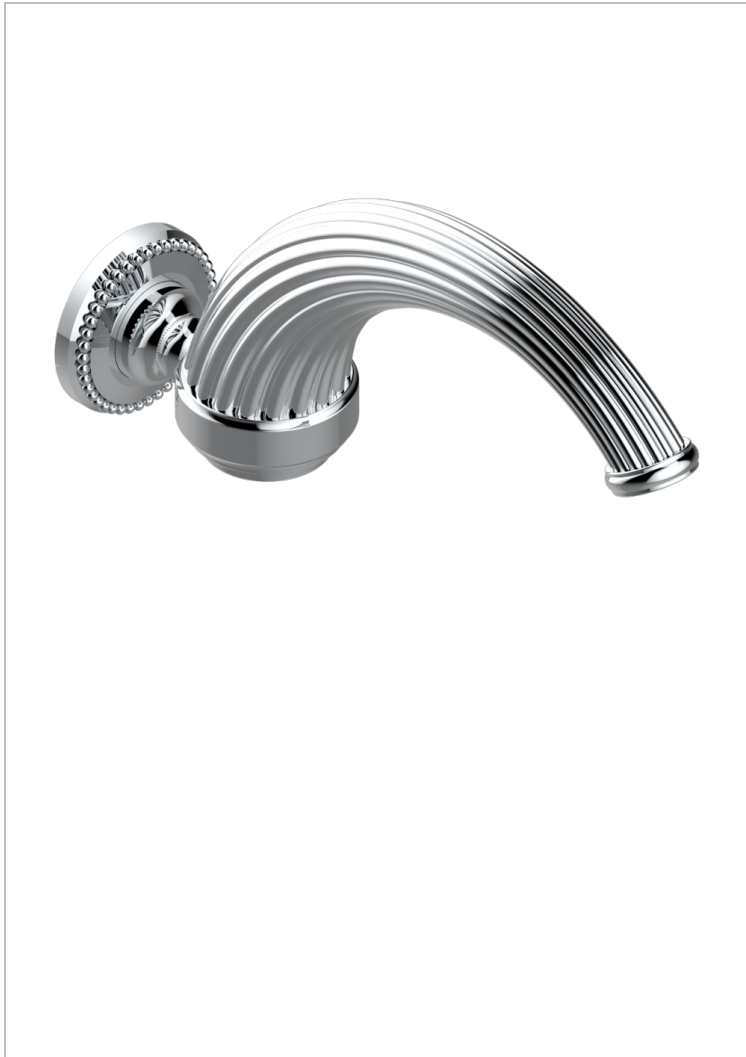

# MONTE CARLO, GOLD PORCELAIN

U8B-43GB

Basin wall spout 3/4 no T junction

THG<sup>®</sup>  
PARIS

## CHARACTERISTIC

- Monte Carlo, gold porcelain
- Basin wall spout 3/4 no T junction

## AVAILABLE FINITIONS

Antique nickel - H28  
Black ceram - D30  
Lacquered light bronze - D01  
Matt chrome - C02  
Matt gold - F07  
Matt nickel (color finish) - C01

Polished chrome (color finish) - A02  
Polished chrome / Polished gold (color finish) - G02  
Polished gold (color finish) - F01  
Polished nickel - B01  
Soft gold - F30  
Soft matt gold - F31

Varnished matt antique red copper (color finish) - H07