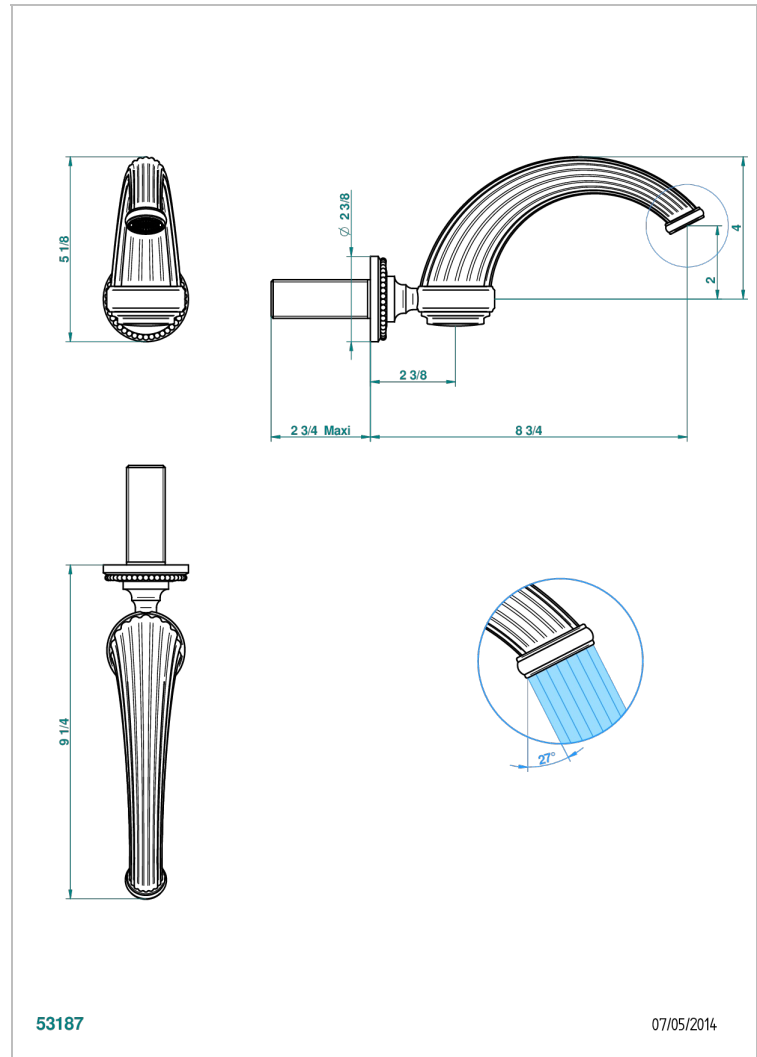

# MONTE CARLO, GOLD PORCELAIN

U8B-43GB

Basin wall spout 3/4 no T junction

THG<sup>®</sup>  
PARIS

## CHARACTERISTIC

- Monte Carlo, gold porcelain
- Basin wall spout 3/4 no T junction

Varnished matt antique red copper (color finish) - H07