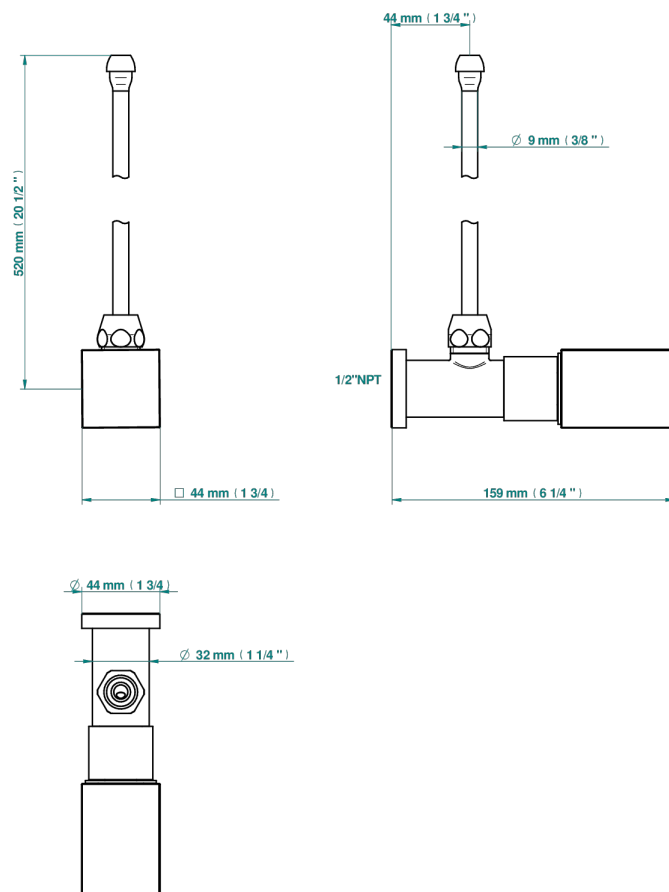

# BEYOND CRYSTAL - AZUL CRISTAL

U6K-181/SLA

Angle valve with 3/8 supply lavatory quick adaptor set

THG<sup>®</sup>  
PARIS

53184

10/03/2022

## CARACTERÍSTICAS

- Beyond Crystal - azul cristal
- Angle valve with 3/8 supply lavatory quick adaptor set