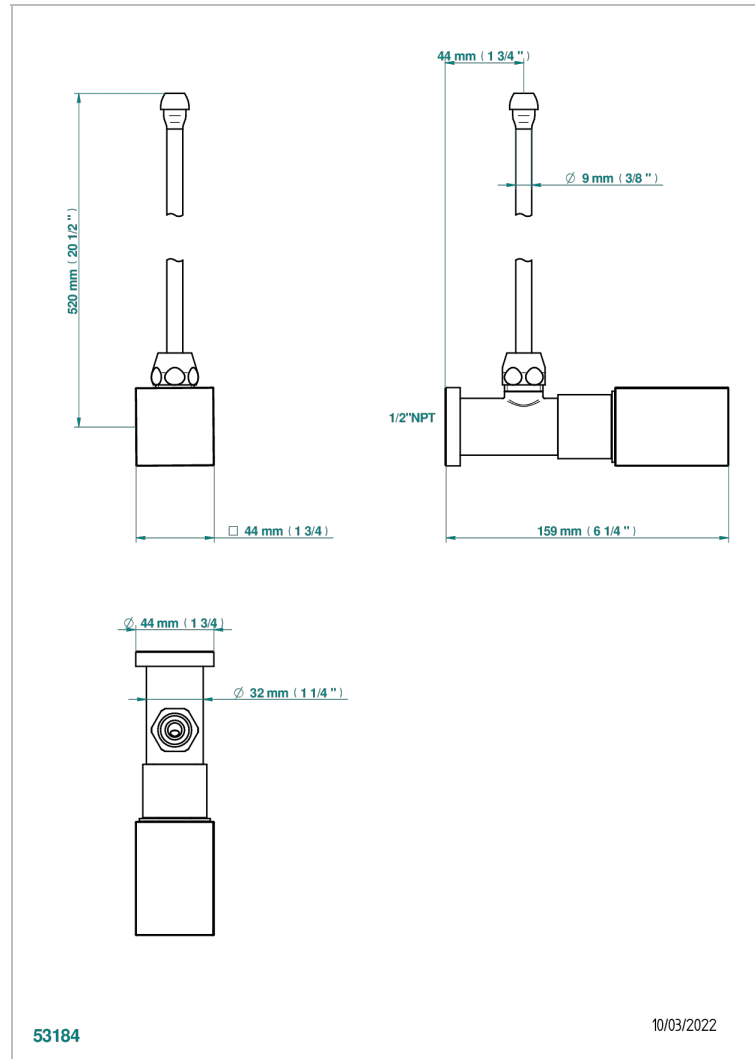

# BEYOND CRYSTAL - BLUE CRYSTAL

U6K-181/SLA

Angle supply valve with 3/8" adaptor set

## CHARACTERISTIC

- Beyond Crystal - Blue crystal
- Angle supply valve with 3/8" adaptor set