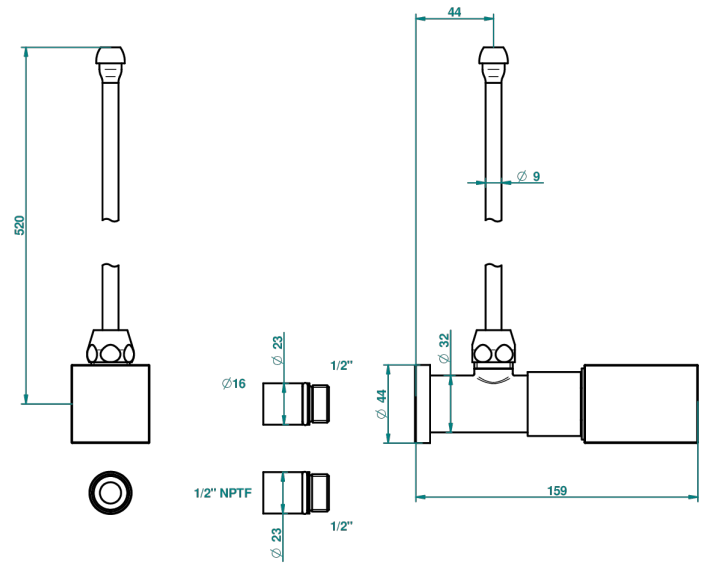

BEYOND CRYSTAL - CRISTAL CLARO

U6F-181/SLA

Angle valve with 3/8 supply lavatory quick adaptor set

THG[®]
PARIS

53180

06/05/2014

CARACTERÍSTICAS

- Beyond Crystal - cristal claro
- Angle valve with 3/8 supply lavatory quick adaptor set