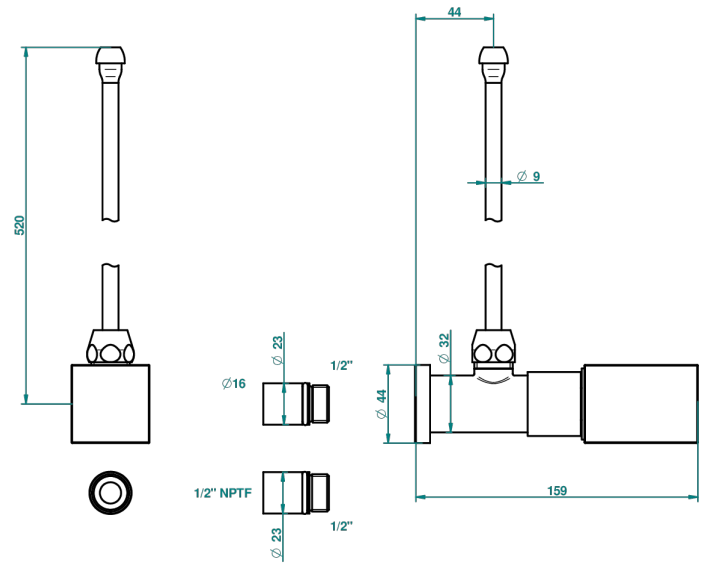

BEYOND CRYSTAL - CLEAR CRYSTAL

U6F-181/SLA

Angle supply valve with 3/8" adaptor set

THG[®]
PARIS

53180

06/05/2014

CHARACTERISTIC

- Beyond Crystal - Clear crystal
- Angle supply valve with 3/8" adaptor set