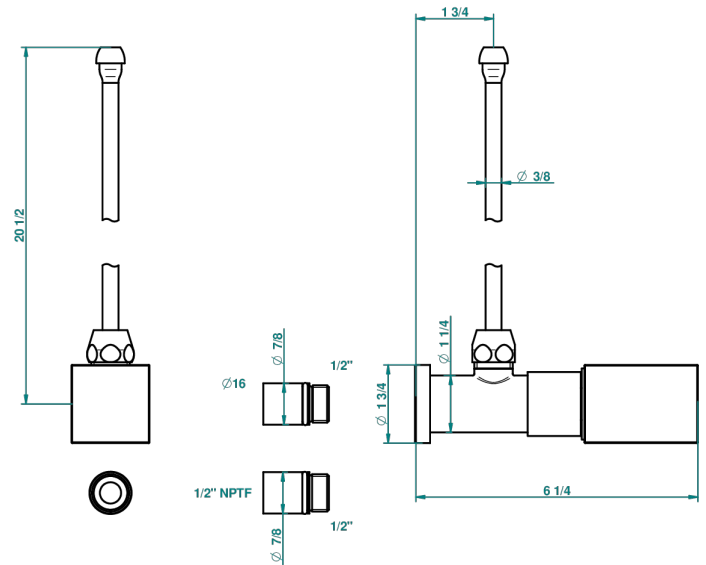

# BEYOND CRYSTAL - CRISTAL CLARO

U6F-181/SLA

Angle valve with 3/8 supply lavatory quick adaptor set

THG<sup>®</sup>  
PARIS

53180

06/05/2014

## CARACTERÍSTICAS

- Beyond Crystal - cristal claro
- Angle valve with 3/8 supply lavatory quick adaptor set