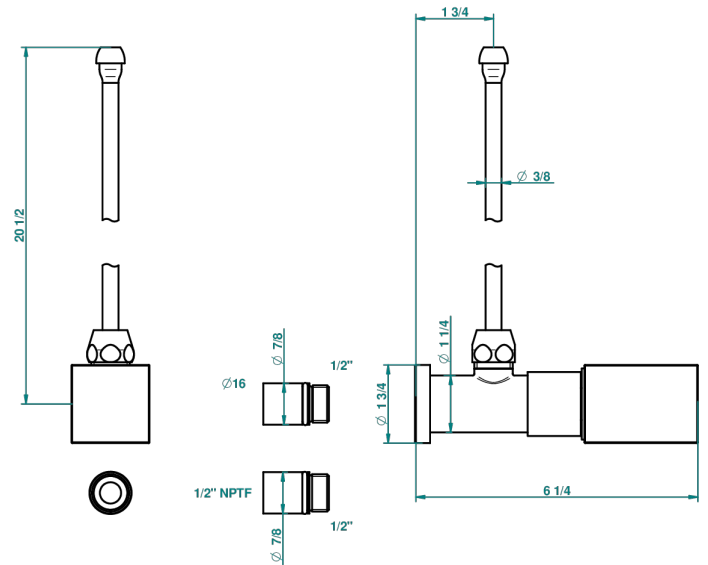

BEYOND CRYSTAL - CLEAR CRYSTAL

U6F-181/SLA

Angle supply valve with 3/8" adaptor set

53180

06/05/2014

CHARACTERISTIC

- Beyond Crystal - Clear crystal
- Angle supply valve with 3/8" adaptor set

AVAILABLE FINITIONS