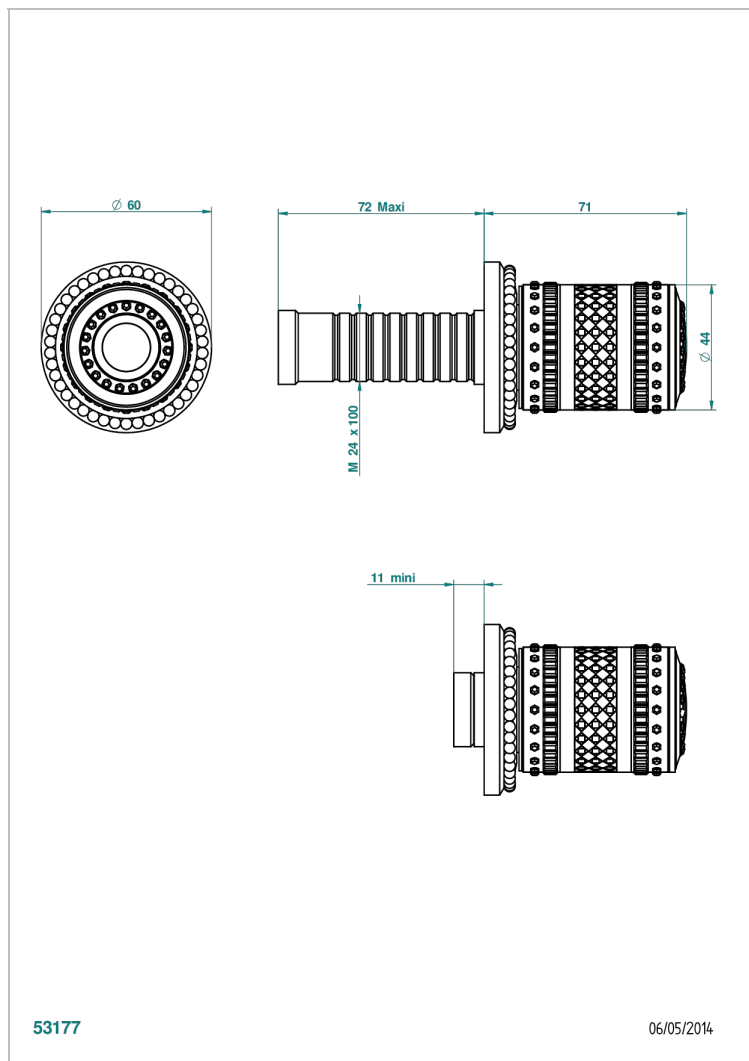

# MONTE CARLO, WHITE GOLD PORCELAIN

U8C-30B

Wall volume control 30 & 32 trim

THG<sup>®</sup>  
PARIS

## CHARACTERISTIC

- Monte Carlo, white gold porcelain
- Wall volume control 30 & 32 trim

## RELATED SKU'S

- Ref. G00-32CUSA 3/4" Volume control wall valve with ceramic cartridge
- Ref. G00-32HUSA 3/4" Volume control wall valve with ceramic cartridge counterclockwise
- Ref. G00-30CUSA 1/2" volume control wall valve with ceramic cartridge
- Ref. G00-30HUSA 1/2" Volume control wall valve with ceramic cartridge counterclockwise

## AVAILABLE FINITIONS

Black ceram - D30  
Chrome polished - A02  
Chrome polished / gold polished - G02  
Copper antique matt, coated - H07  
Gold mat - F07  
Gold polished - F01

Light coated bronze - D01  
Matt chrome (American satin) - C02  
Matt nickel (American satin) - C01  
Nickel antique / Sovereign - H28  
Nickel polished - B01  
Soft gold - F30