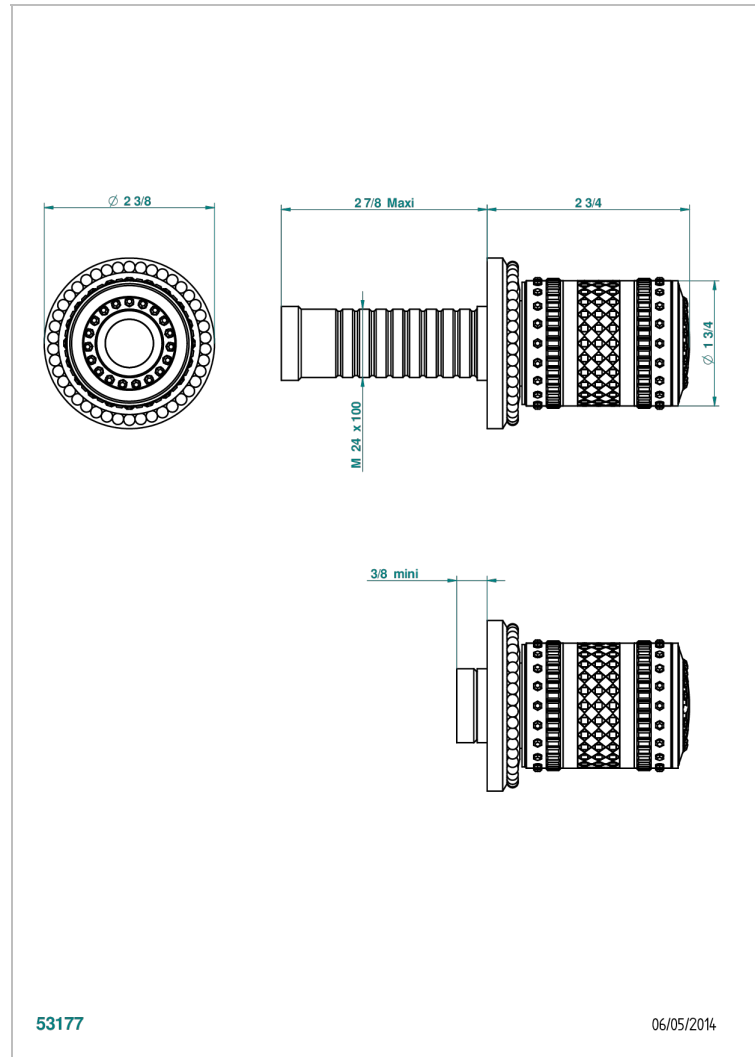

MONTE CARLO, WHITE GOLD PORCELAIN

U8C-30B

Wall volume control 30 & 32 trim

THG[®]
PARIS

CHARACTERISTIC

- Monte Carlo, white gold porcelain
- Wall volume control 30 & 32 trim

RELATED SKU'S

- Ref. G00-32CUSA 3/4" Volume control wall valve with ceramic cartridge
- Ref. G00-32HUSA 3/4" Volume control wall valve with ceramic cartridge counterclockwise
- Ref. G00-30CUSA 1/2" volume control wall valve with ceramic cartridge
- Ref. G00-30HUSA 1/2" Volume control wall valve with ceramic cartridge counterclockwise

AVAILABLE FINITIONS

Black ceram - D30
Chrome polished - A02
Chrome polished / gold polished - G02
Copper antique matt, coated - H07
Gold mat - F07
Gold polished - F01

Light coated bronze - D01
Matt chrome (American satin) - C02
Matt nickel (American satin) - C01
Nickel antique / Sovereign - H28
Nickel polished - B01
Soft gold - F30