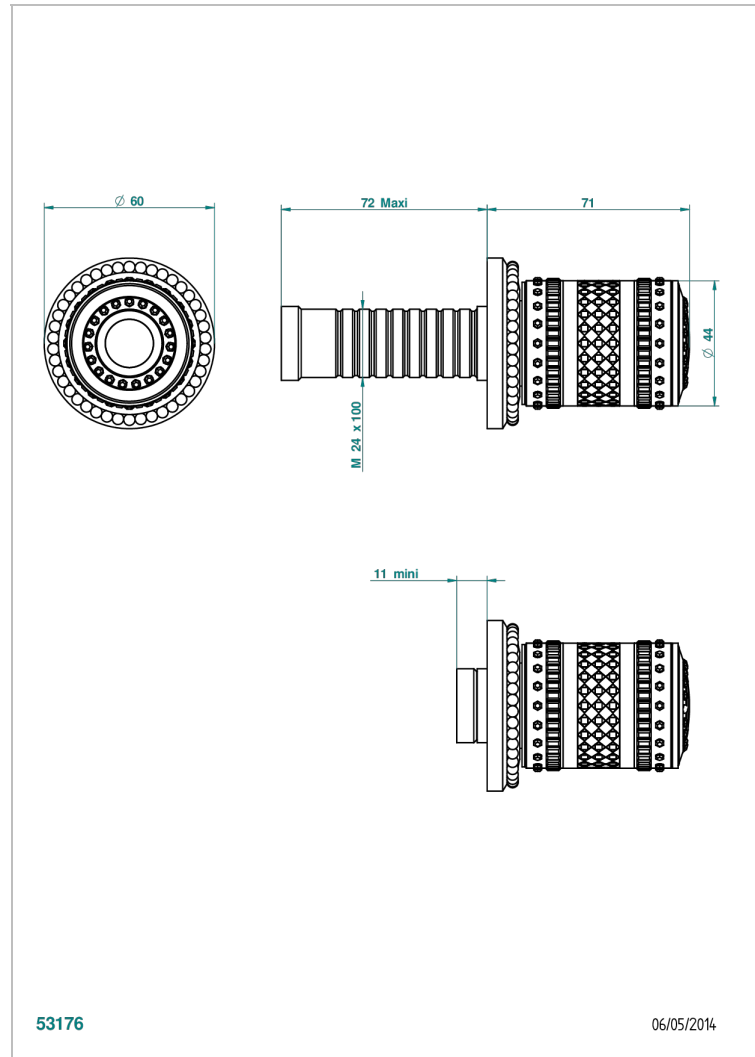

MONTE CARLO, GOLD PORCELAIN

U8B-30B

Wall volume control 30 & 32 trim

THG[®]
PARIS

CHARACTERISTIC

- Monte Carlo, gold porcelain
- Wall volume control 30 & 32 trim

RELATED SKU'S

- Ref. G00-32CUSA 3/4" Volume control wall valve with ceramic cartridge
- Ref. G00-32HUSA 3/4" Volume control wall valve with ceramic cartridge counterclockwise
- Ref. G00-30CUSA 1/2" volume control wall valve with ceramic cartridge
- Ref. G00-30HUSA 1/2" Volume control wall valve with ceramic cartridge counterclockwise

AVAILABLE FINITIONS

Black ceram - D30
Chrome polished - A02
Chrome polished / gold polished - G02
Copper antique matt, coated - H07
Gold mat - F07
Gold polished - F01

Light coated bronze - D01
Matt chrome (American satin) - C02
Matt nickel (American satin) - C01
Nickel antique / Sovereign - H28
Nickel polished - B01
Soft gold - F30