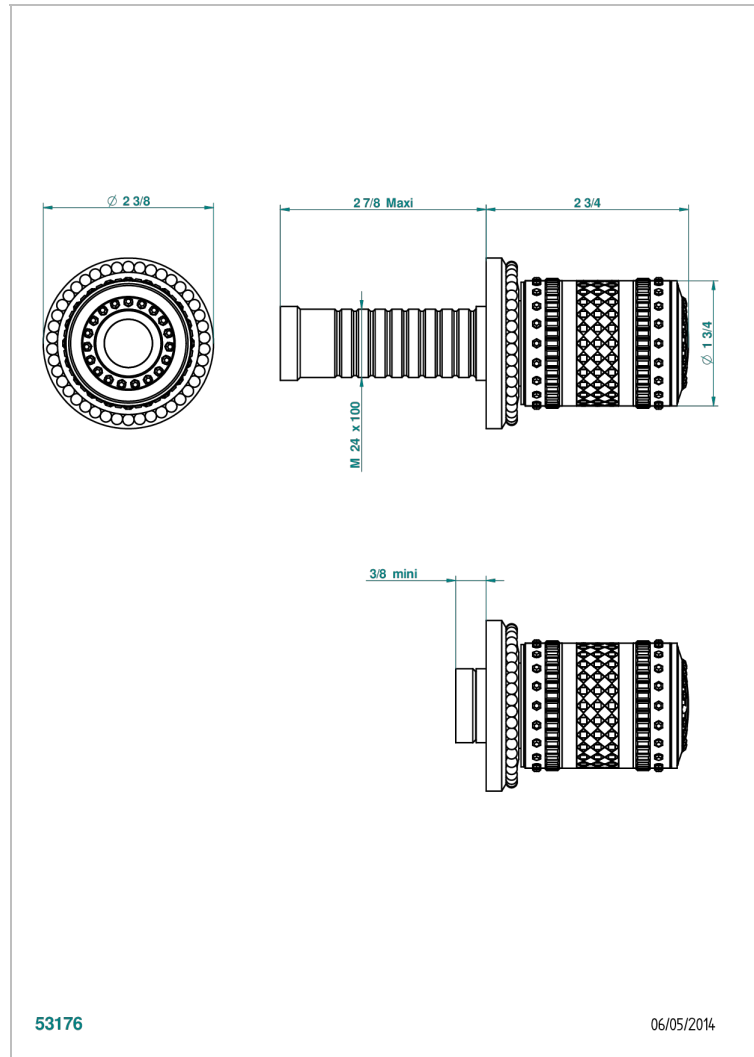

# MONTE CARLO, GOLD PORCELAIN

U8B-30B

Wall volume control 30 & 32 trim

THG<sup>®</sup>  
PARIS

## CHARACTERISTIC

- Monte Carlo, gold porcelain
- Wall volume control 30 & 32 trim

## RELATED SKU'S

- Ref. G00-32CUSA 3/4" Volume control wall valve with ceramic cartridge
- Ref. G00-32HUSA 3/4" Volume control wall valve with ceramic cartridge counterclockwise
- Ref. G00-30CUSA 1/2" volume control wall valve with ceramic cartridge
- Ref. G00-30HUSA 1/2" Volume control wall valve with ceramic cartridge counterclockwise