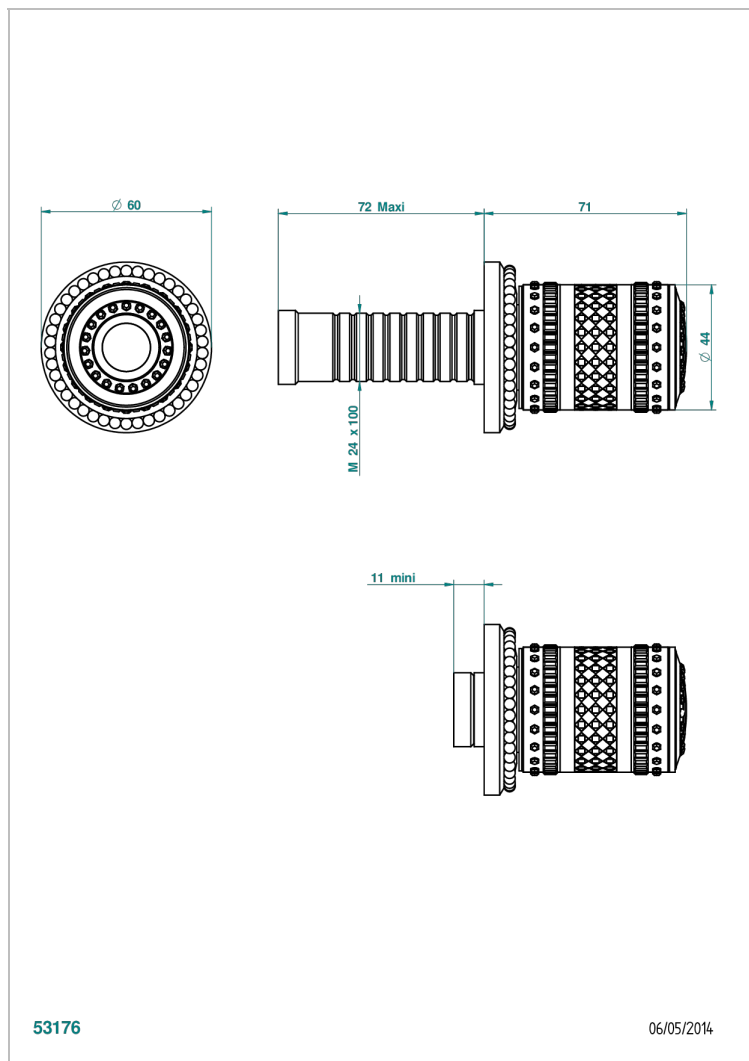

MONTE CARLO, GOLD PORCELAIN

U8B-30B

THG[®]
PARIS

Trim only for wall valve 1/2" ref.30/CA & 30/HA and 3/4" ref.32/CA & 32/HA and diverter ref.50/4VMA

53176

06/05/2014

CHARACTERISTIC

- Monte Carlo, gold porcelain
- Trim only for wall valve 1/2" ref.30/CA & 30/HA and 3/4" ref.32/CA & 32/HA and diverter ref.50/4VMA

RELATED SKU'S

- Ref. G00-30/CA Wall mounted 1/2" valve body with ceramic head, 1/4 turn left - no trim
- Ref. G00-30/HA Wall mounted 1/2" valve body with ceramic head, 1/4 turn right
- Ref. G00-32/CA Wall mounted 3/4" valve with ceramic head, 1/4 turn left - no trim
- Ref. G00-32/HA Wall mounted 3/4" valve body with ceramic head, 1/4 turn right - no trim

AVAILABLE FINITIONS

Antique nickel - H28
Black ceram - D30
Lacquered light bronze - D01
Matt chrome - C02
Matt gold - F07
Matt nickel (color finish) - C01

Polished chrome (color finish) - A02
Polished chrome / Polished gold (color finish) - G02
Polished gold (color finish) - F01
Polished nickel - B01
Soft gold - F30
Soft matt gold - F31

Varnished matt antique red copper (color finish) - H07