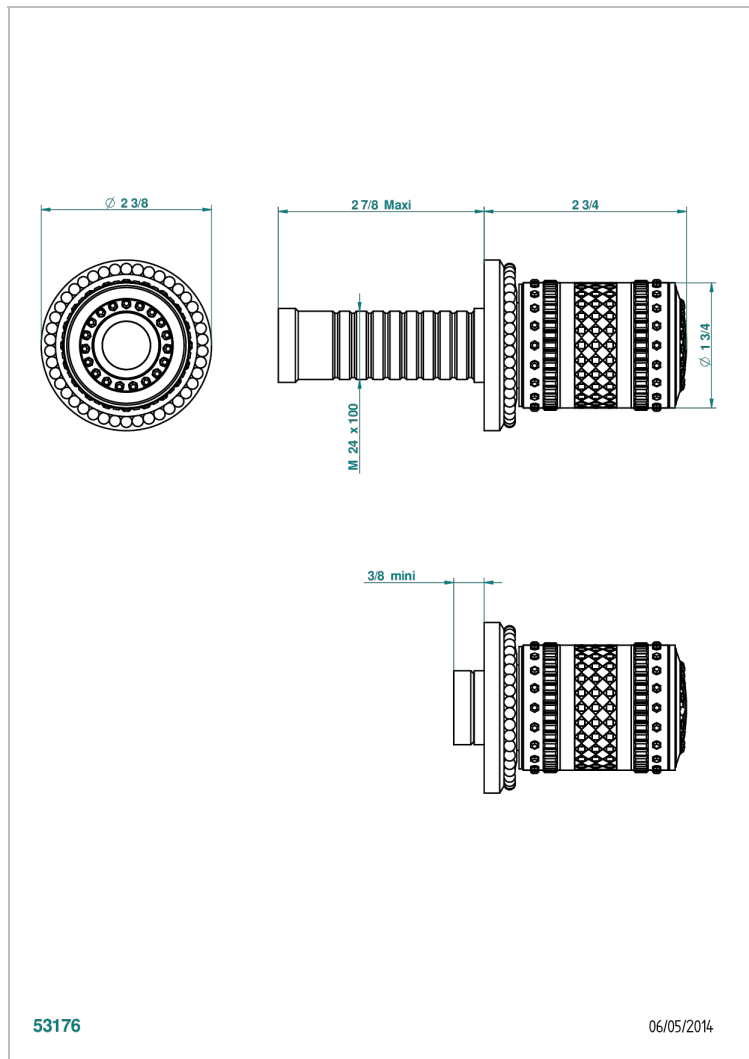

MONTE CARLO, GOLD PORCELAIN

U8B-30B

Trim only for wall valve 1/2" ref.30/CA & 30/HA and 3/4" ref.32/CA & 32/HA and diverter ref.50/4VMA

THG[®]
PARIS

53176

06/05/2014

CHARACTERISTIC

- Monte Carlo, gold porcelain
- Trim only for wall valve 1/2" ref.30/CA & 30/HA and 3/4" ref.32/CA & 32/HA and diverter ref.50/4VMA

RELATED SKU'S

- Ref. G00-30/CA Wall mounted 1/2" valve body with ceramic head, 1/4 turn left - no trim
- Ref. G00-30/HA Wall mounted 1/2" valve body with ceramic head, 1/4 turn right
- Ref. G00-32/CA Wall mounted 3/4" valve with ceramic head, 1/4 turn left - no trim
- Ref. G00-32/HA Wall mounted 3/4" valve body with ceramic head, 1/4 turn right - no trim

AVAILABLE FINITIONS

Antique nickel - H28
Black ceram - D30
Lacquered light bronze - D01
Matt chrome - C02
Matt gold - F07
Matt nickel (color finish) - C01

Polished chrome (color finish) - A02
Polished chrome / Polished gold (color finish) - G02
Polished gold (color finish) - F01
Polished nickel - B01
Soft gold - F30
Soft matt gold - F31

Varnished matt antique red copper (color finish) - H07