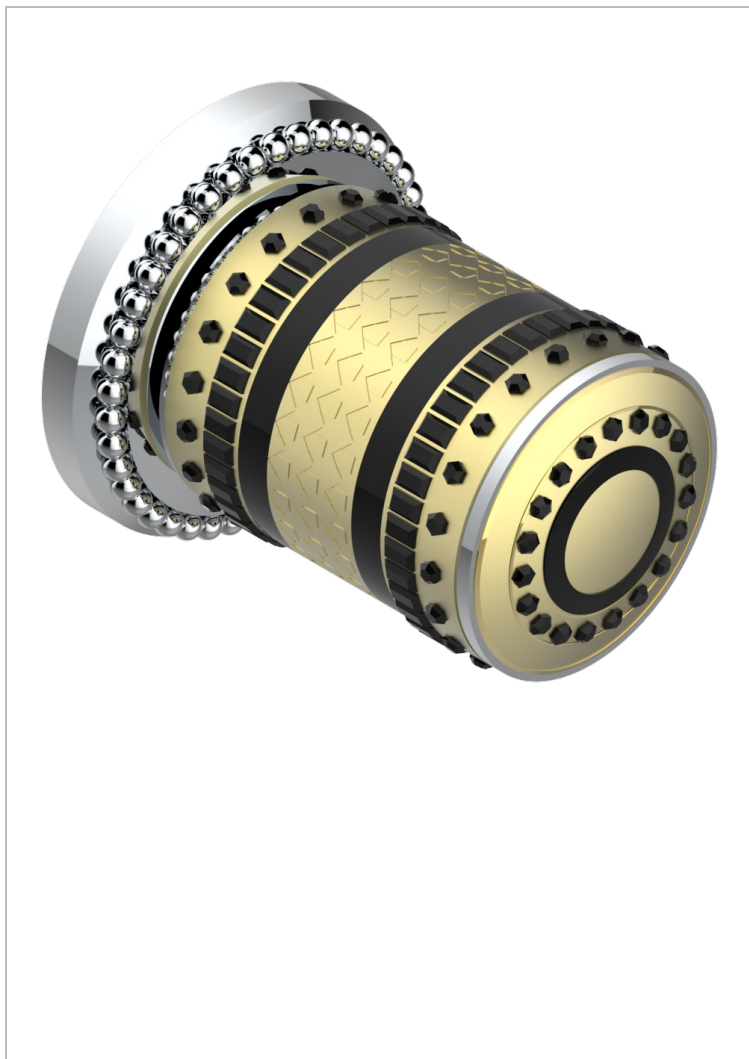

MONTE CARLO, GOLD PORCELAIN

U8B-30B

Trim only for wall valve 1/2" ref.30/CA & 30/HA and 3/4" ref.32/CA & 32/HA and diverter ref.50/4VMA

THG[®]
PARIS

53176

06/05/2014

CHARACTERISTIC

- Monte Carlo, gold porcelain
- Trim only for wall valve 1/2" ref.30/CA & 30/HA and 3/4" ref.32/CA & 32/HA and diverter ref.50/4VMA

RELATED SKU'S

- Ref. G00-30/CA Wall mounted 1/2" valve body with ceramic head, 1/4 turn left - no trim
- Ref. G00-30/HA Wall mounted 1/2" valve body with ceramic head, 1/4 turn right
- Ref. G00-32/CA Wall mounted 3/4" valve with ceramic head, 1/4 turn left - no trim
- Ref. G00-32/HA Wall mounted 3/4" valve body with ceramic head, 1/4 turn right - no trim

AVAILABLE FINITIONS

Antique nickel - H28
Black ceram - D30
Lacquered light bronze - D01
Matt chrome - C02
Matt gold - F07
Matt nickel (color finish) - C01

Polished chrome (color finish) - A02
Polished chrome / Polished gold (color finish) - G02
Polished gold (color finish) - F01
Polished nickel - B01
Soft gold - F30
Soft matt gold - F31

Varnished matt antique red copper (color finish) - H07