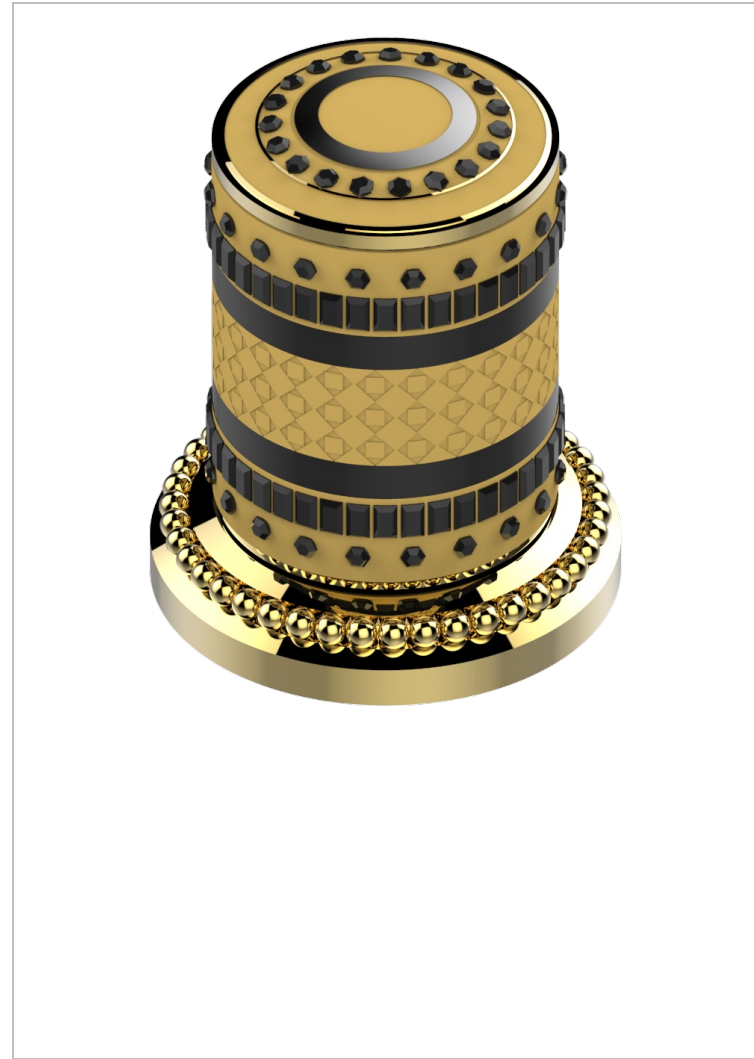

MONTE CARLO, GOLD PORCELAIN

U8B-35/US

1/2" deck valve with trim for lavatory

THG[®]
PARIS

CHARACTERISTIC

- Monte Carlo, gold porcelain
- 1/2" deck valve with trim for lavatory

AVAILABLE FINITIONS

Black ceram - D30
Chrome polished - A02
Chrome polished / gold polished - G02
Copper antique matt, coated - H07
Gold mat - F07
Gold polished - F01

Light coated bronze - D01
Matt chrome (American satin) - C02
Matt nickel (American satin) - C01
Nickel antique / Sovereign - H28
Nickel polished - B01
Soft gold - F30

Soft matt gold - F31

53172

06/05/2014