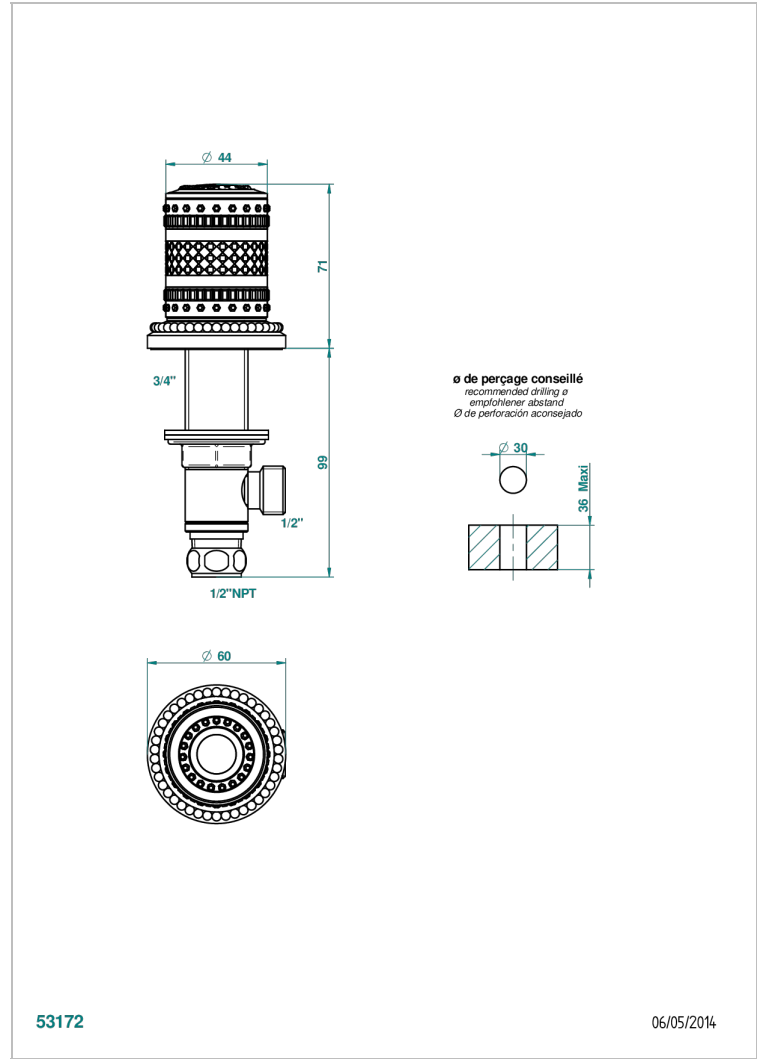

MONTE CARLO, GOLD PORCELAIN

U8B-35/US

1/2" deck valve with trim for lavatory

THG[®]
PARIS

CHARACTERISTIC

- Monte Carlo, gold porcelain
- 1/2" deck valve with trim for lavatory

AVAILABLE FINITIONS

Black ceram - D30
Chrome polished - A02
Chrome polished / gold polished - G02
Copper antique matt, coated - H07
Gold mat - F07
Gold polished - F01

Light coated bronze - D01
Matt chrome (American satin) - C02
Matt nickel (American satin) - C01
Nickel antique / Sovereign - H28
Nickel polished - B01
Soft gold - F30

Soft matt gold - F31

53172

06/05/2014