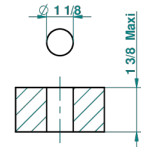

MONTE CARLO, GOLD PORCELAIN

U8B-35/US

1/2" deck valve with trim for lavatory

THG®
PARIS

53172

06/05/2014

CHARACTERISTIC

- Monte Carlo, gold porcelain
- 1/2" deck valve with trim for lavatory

AVAILABLE FINITIONS

Black ceram - D30
Chrome polished - A02
Chrome polished / gold polished - G02
Copper antique matt, coated - H07
Gold mat - F07
Gold polished - F01

Light coated bronze - D01
Matt chrome (American satin) - C02
Matt nickel (American satin) - C01
Nickel antique / Sovereign - H28
Nickel polished - B01
Soft gold - F30

Soft matt gold - F31