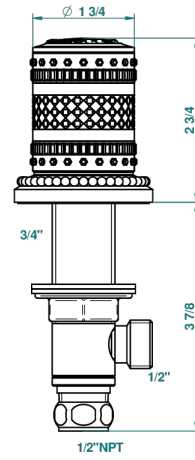

MONTE CARLO, GOLD PORCELAIN

U8B-35/US

1/2" deck valve with trim for lavatory

THG®
PARIS

53172

06/05/2014

CHARACTERISTIC

- Monte Carlo, gold porcelain
- 1/2" deck valve with trim for lavatory

AVAILABLE FINITIONS

Black ceram - D30
Chrome polished - A02
Chrome polished / gold polished - G02
Copper antique matt, coated - H07
Gold mat - F07
Gold polished - F01

Light coated bronze - D01
Matt chrome (American satin) - C02
Matt nickel (American satin) - C01
Nickel antique / Sovereign - H28
Nickel polished - B01
Soft gold - F30

Soft matt gold - F31