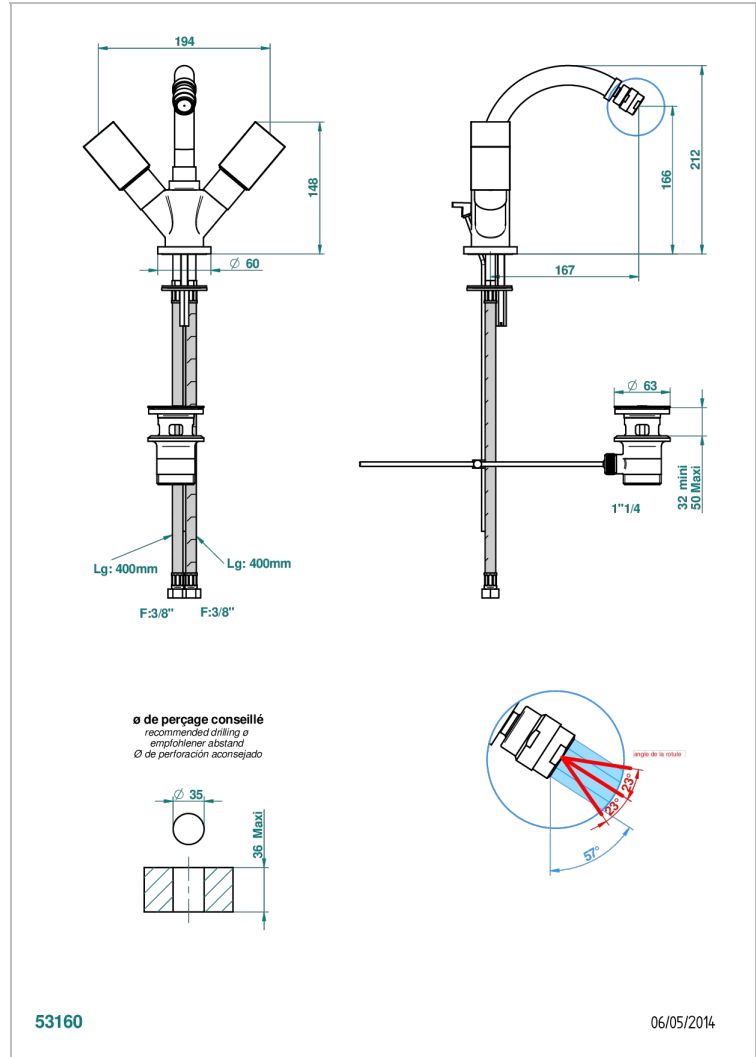

BEYOND CRYSTAL -BUE CRYSTAL

U6K-3202

THG[®]
PARIS

1-hole bidet mixer with swivel jet handshower with waste

CHARACTERISTIC

- ACS : 17ACCLY613
- NF : NF EN 200 - IA - Chrome

STANDARDS

AVAILABLE FINITIONS