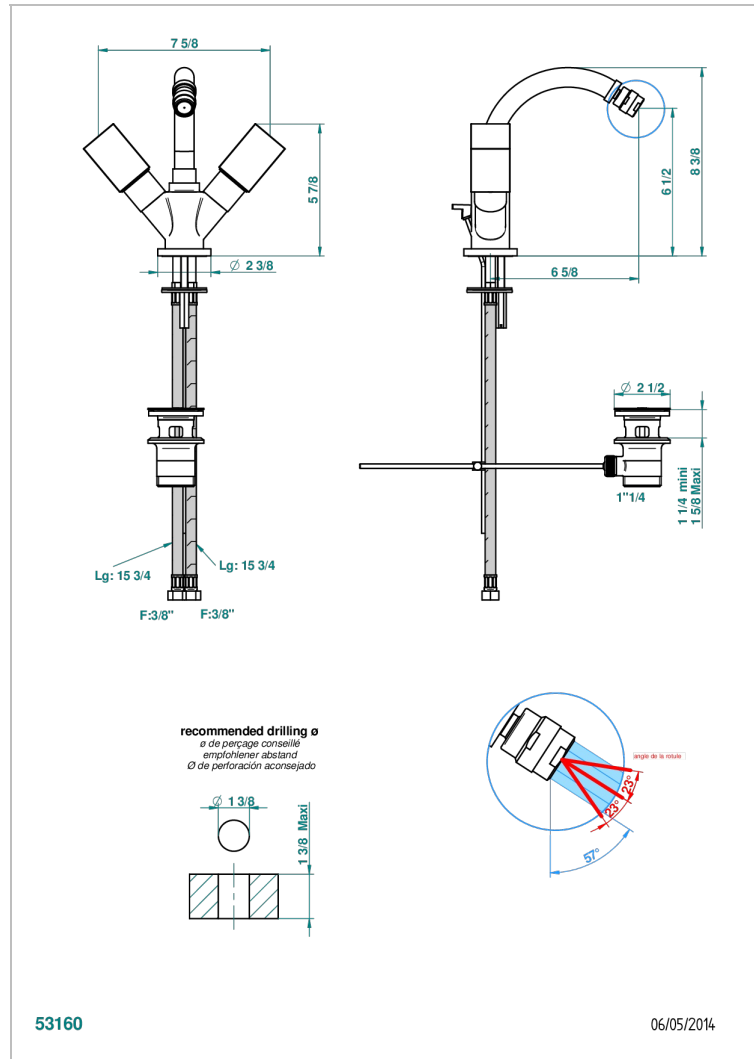

BEYOND CRYSTAL -BUE CRYSTAL

U6K-3202

1-hole bidet mixer with swivel jet handshower with waste

CHARACTERISTIC

- ACS : 17ACCLY613
- NF : NF EN 200 - IA - Chrome

STANDARDS

AVAILABLE FINITIONS

Antique nickel - H28
Black ceram - D30
Blush PVD - H62
Brass color PVD - H49
Brown bronze color PVD - F33
Gold color PVD - H52