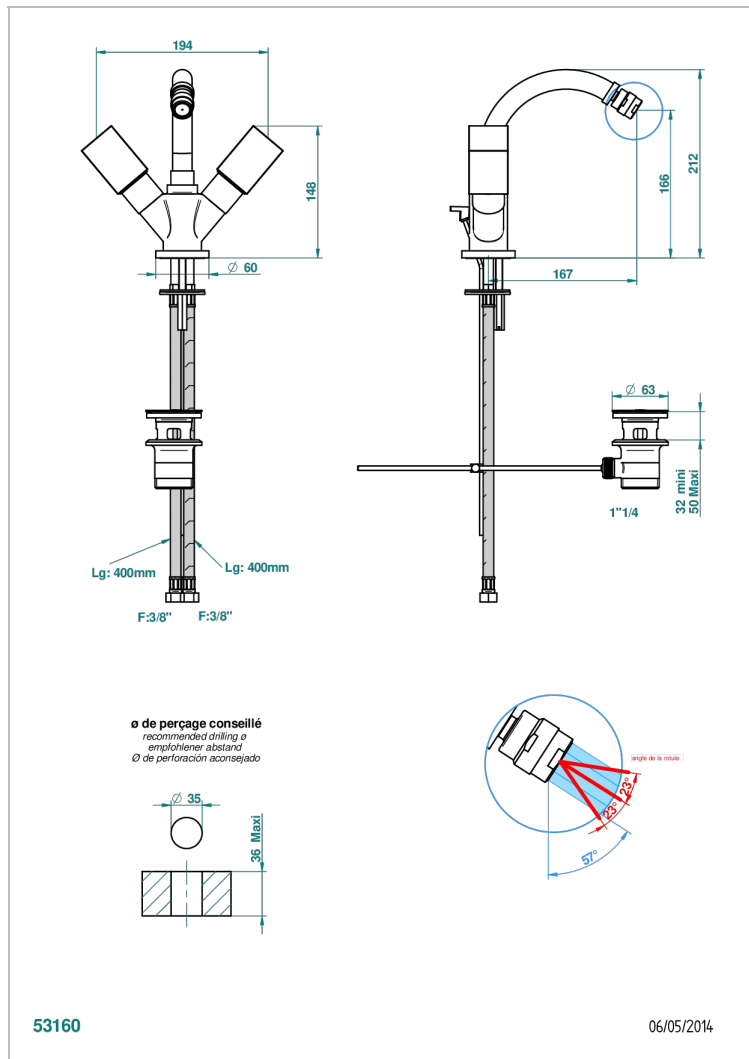

# BEYOND CRYSTAL -BUE CRYSTAL

U6K-3202

THG<sup>®</sup>  
PARIS

1-hole bidet mixer with swivel jet handshower with waste

## CHARACTERISTIC

- ACS : 17ACCLY613
- NF : NF EN 200 - IA - Chrome